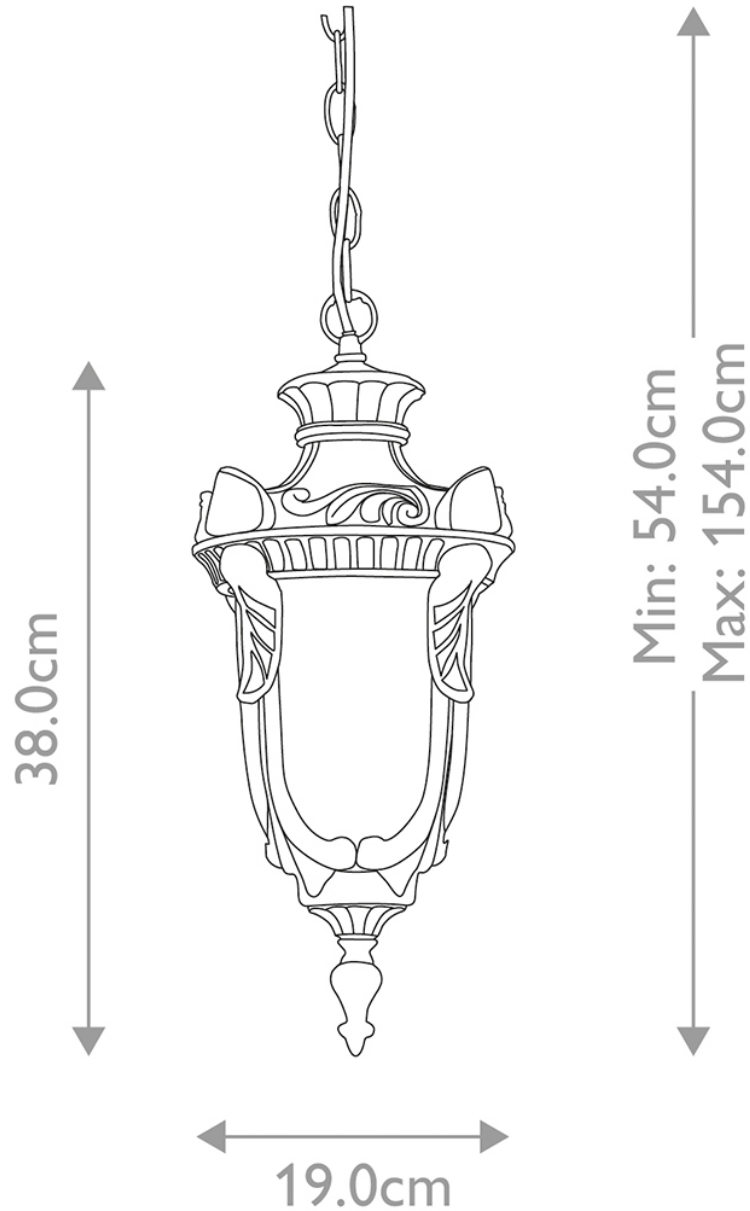

Elstead - Philadelphia PH8-M-OB Chain Lantern

CONTACT