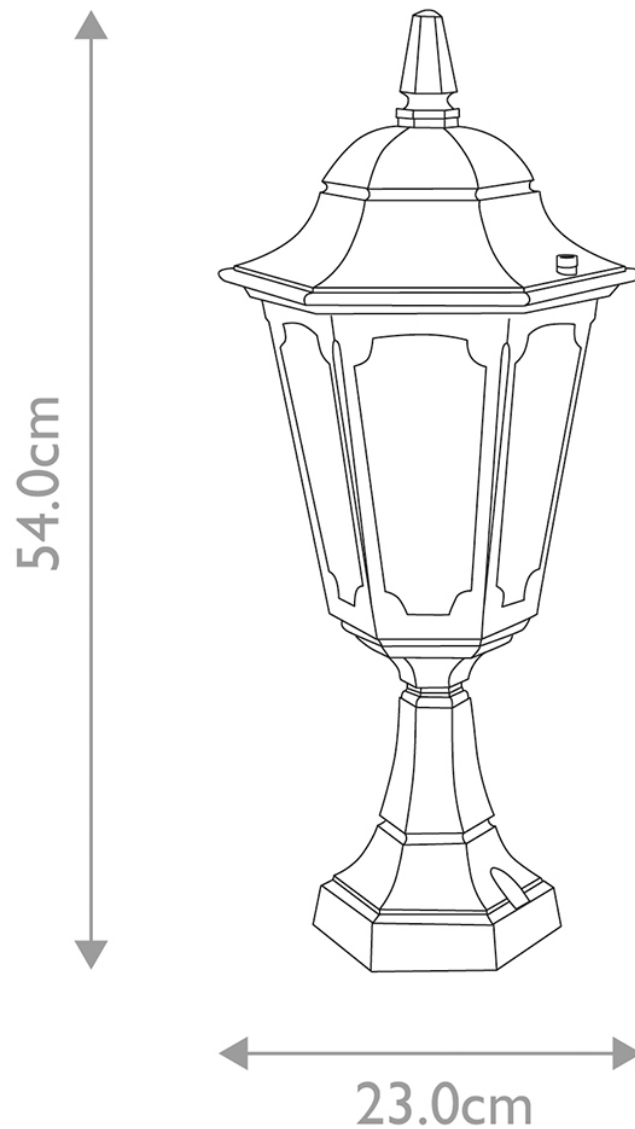

Elstead - Parish PR4-BLACK Pedestal

CONTACT