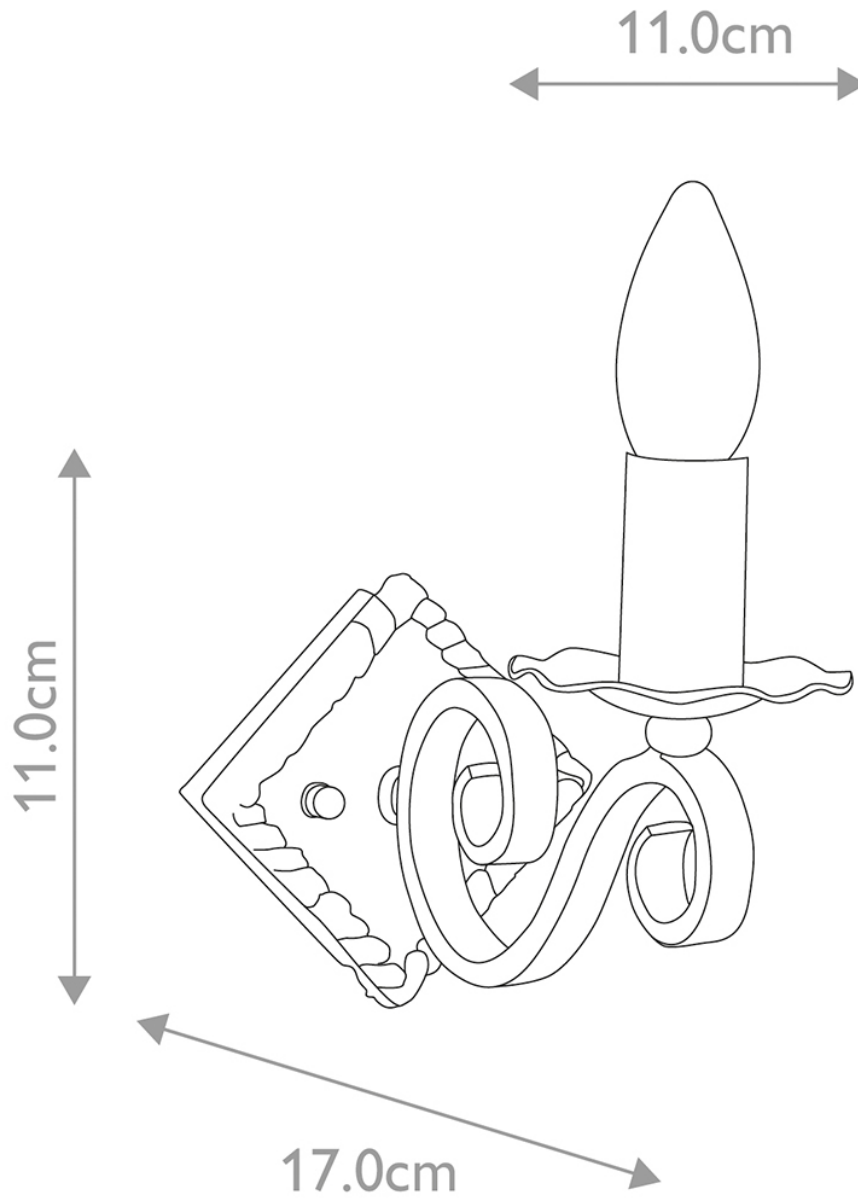

**Elstead - Rectory RY1A-BLACK Wall Light**

**CONTACT**