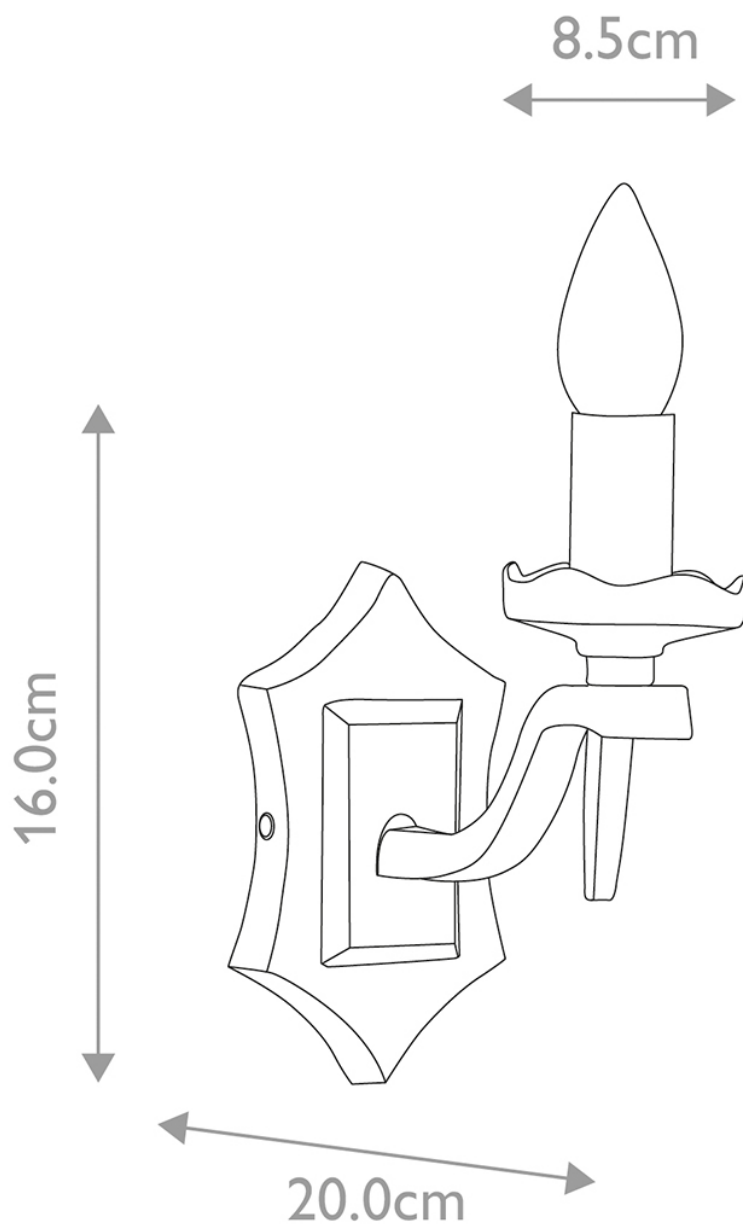

Elstead - Rectory RY1B-BLACK Wall Light

CONTACT