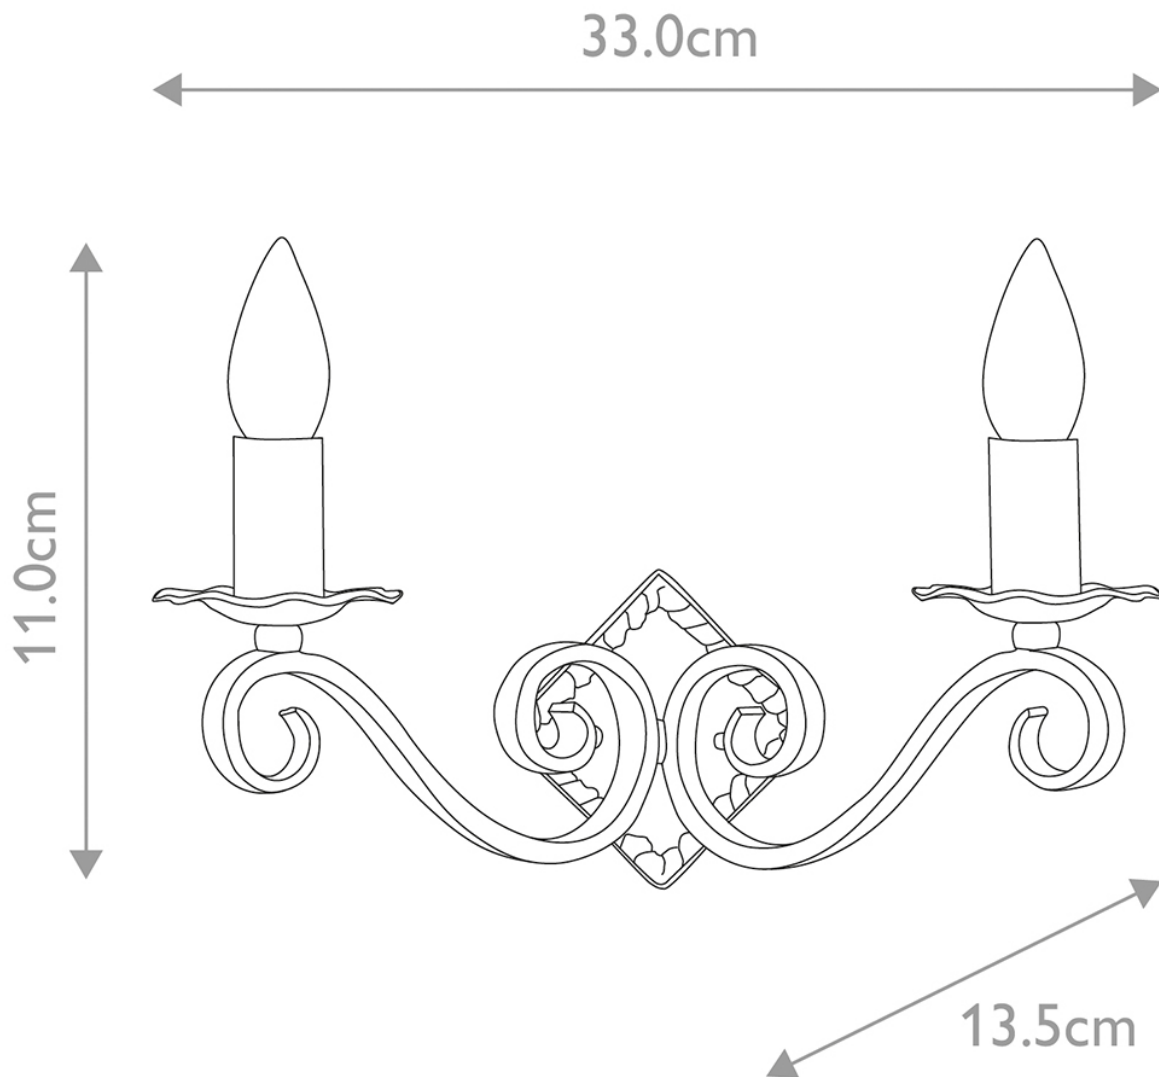

Elstead - Rectory RY2A-BLACK Wall Light

CONTACT