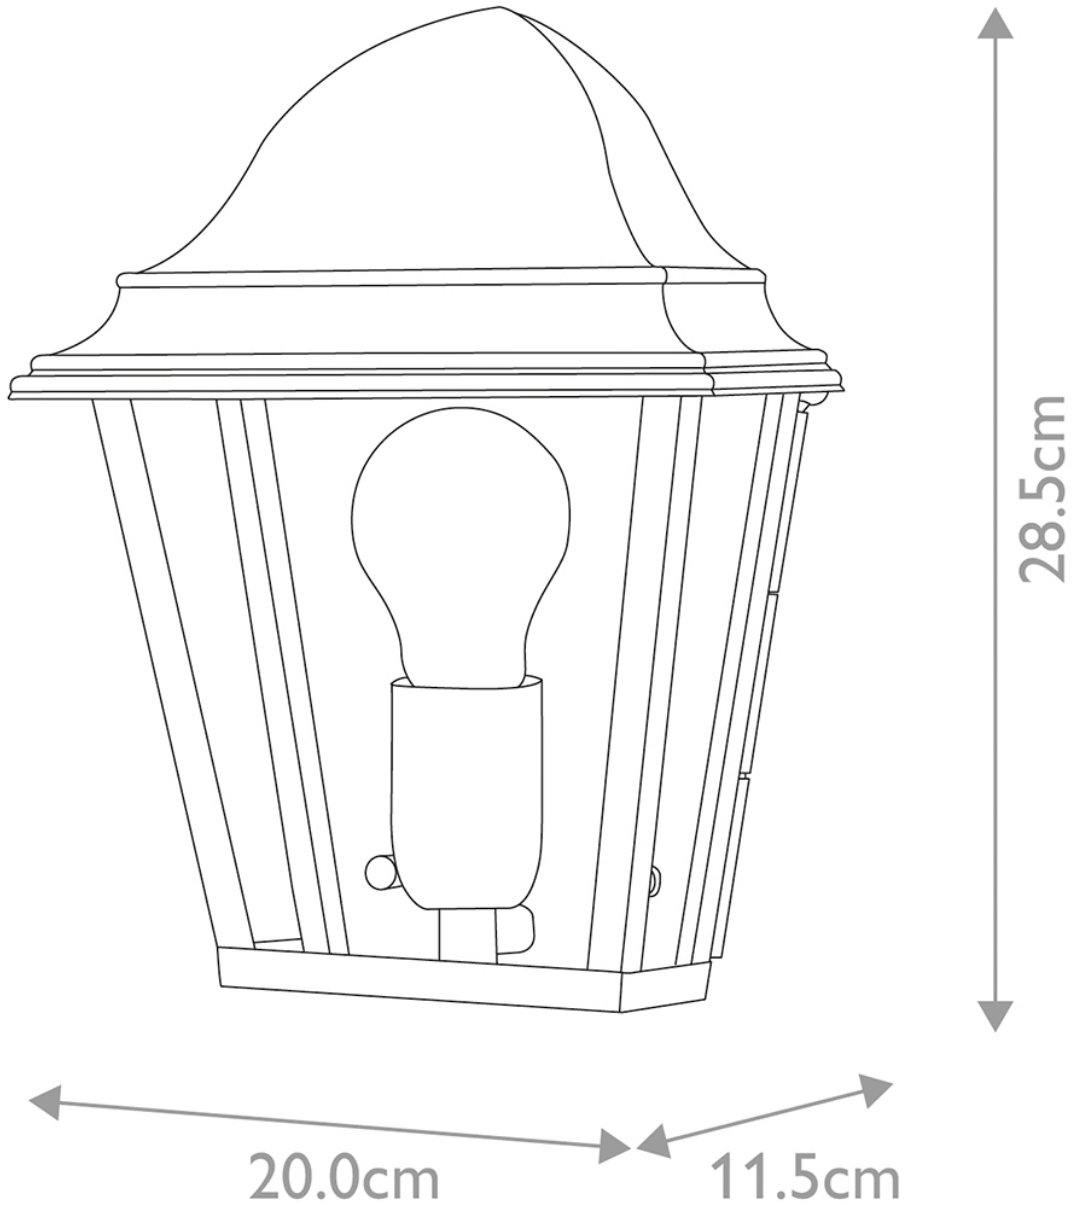

Elstead Lighting - St James - ST-JAMES-BRASS - Solid Brass Clear Glass IP44 Outdoor Half Lantern Wall Light

CONTACT