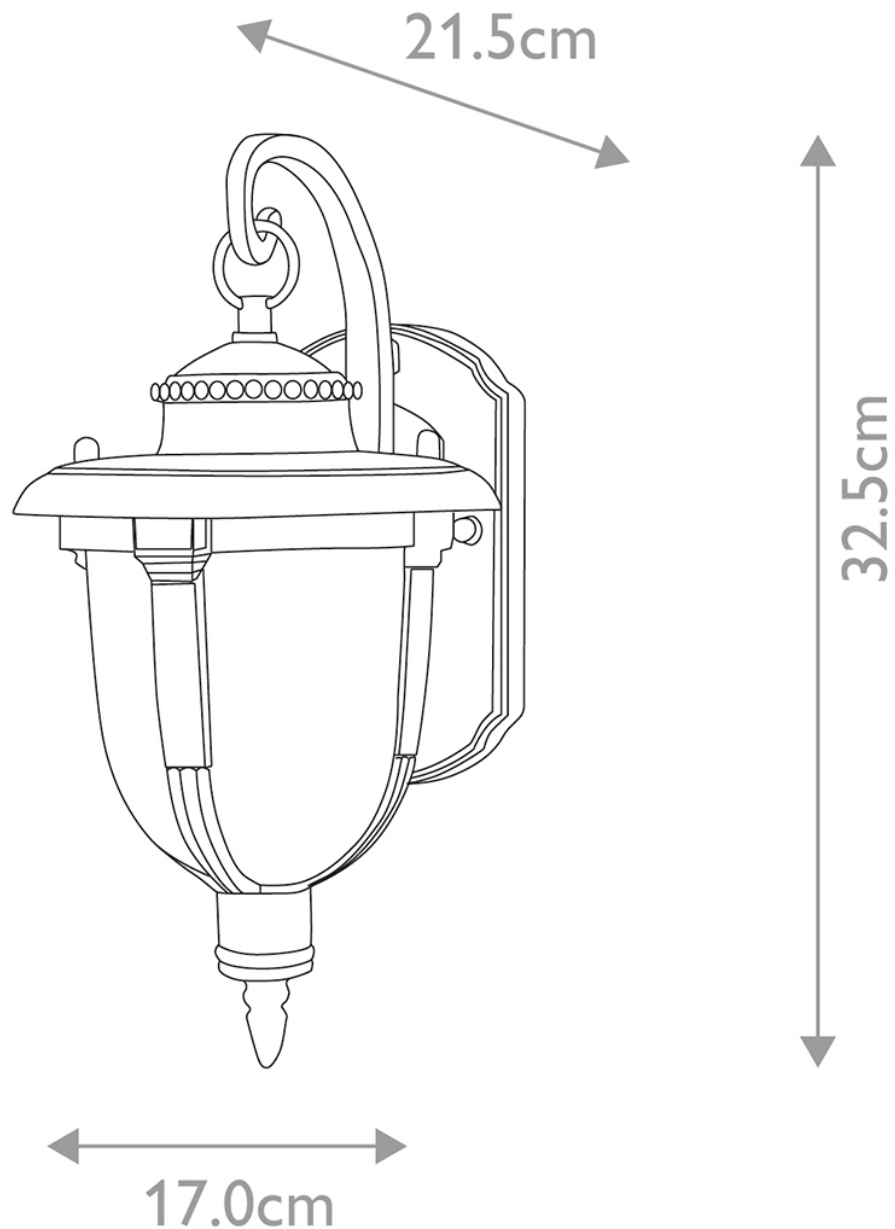

Elstead Lighting - St Louis - STL2-S-WB - Weathered Bronze Clear Glass IP44 Outdoor Wall Light

**CONTACT**