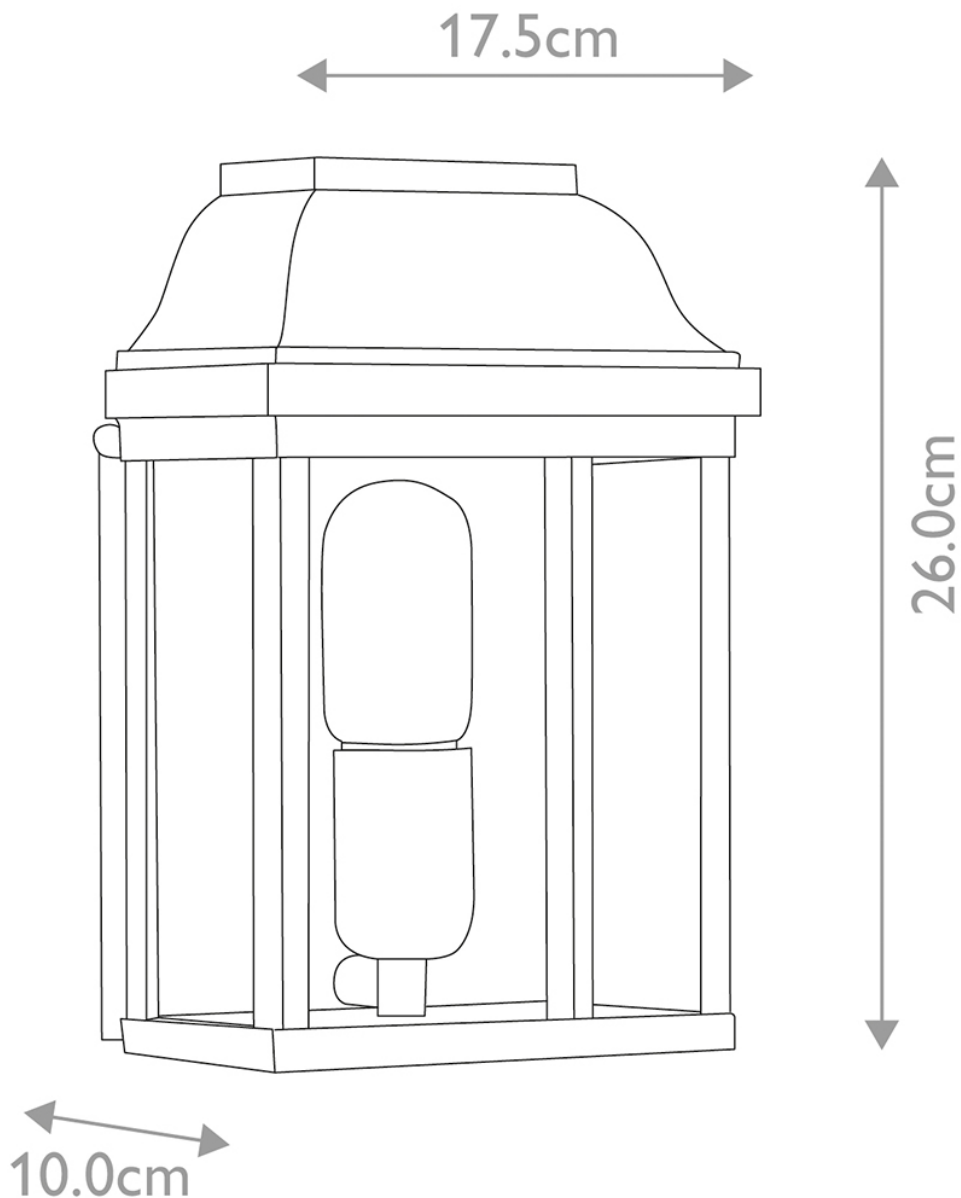

Elstead - Victoria VICTORIA-BR Wall Light

CONTACT