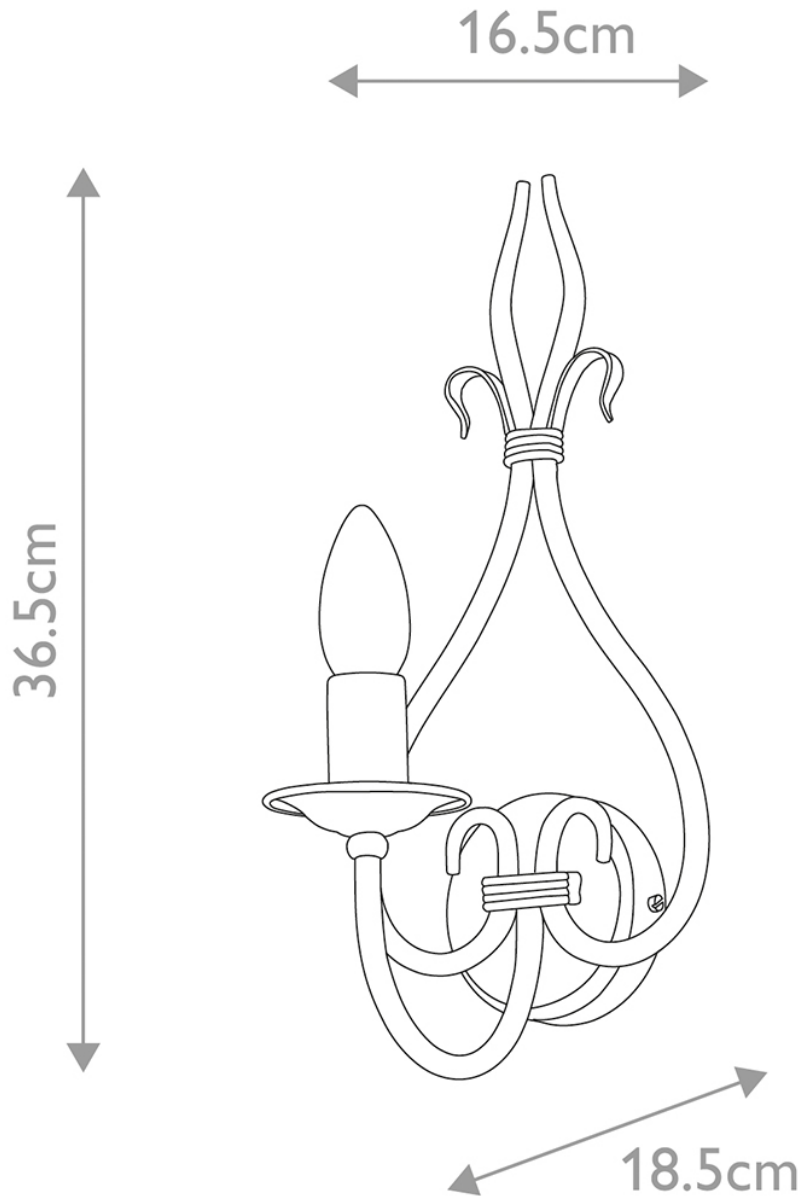

Elstead Lighting - Windermere - WM1 - Rustic Brown Gold Wall Light

CONTACT