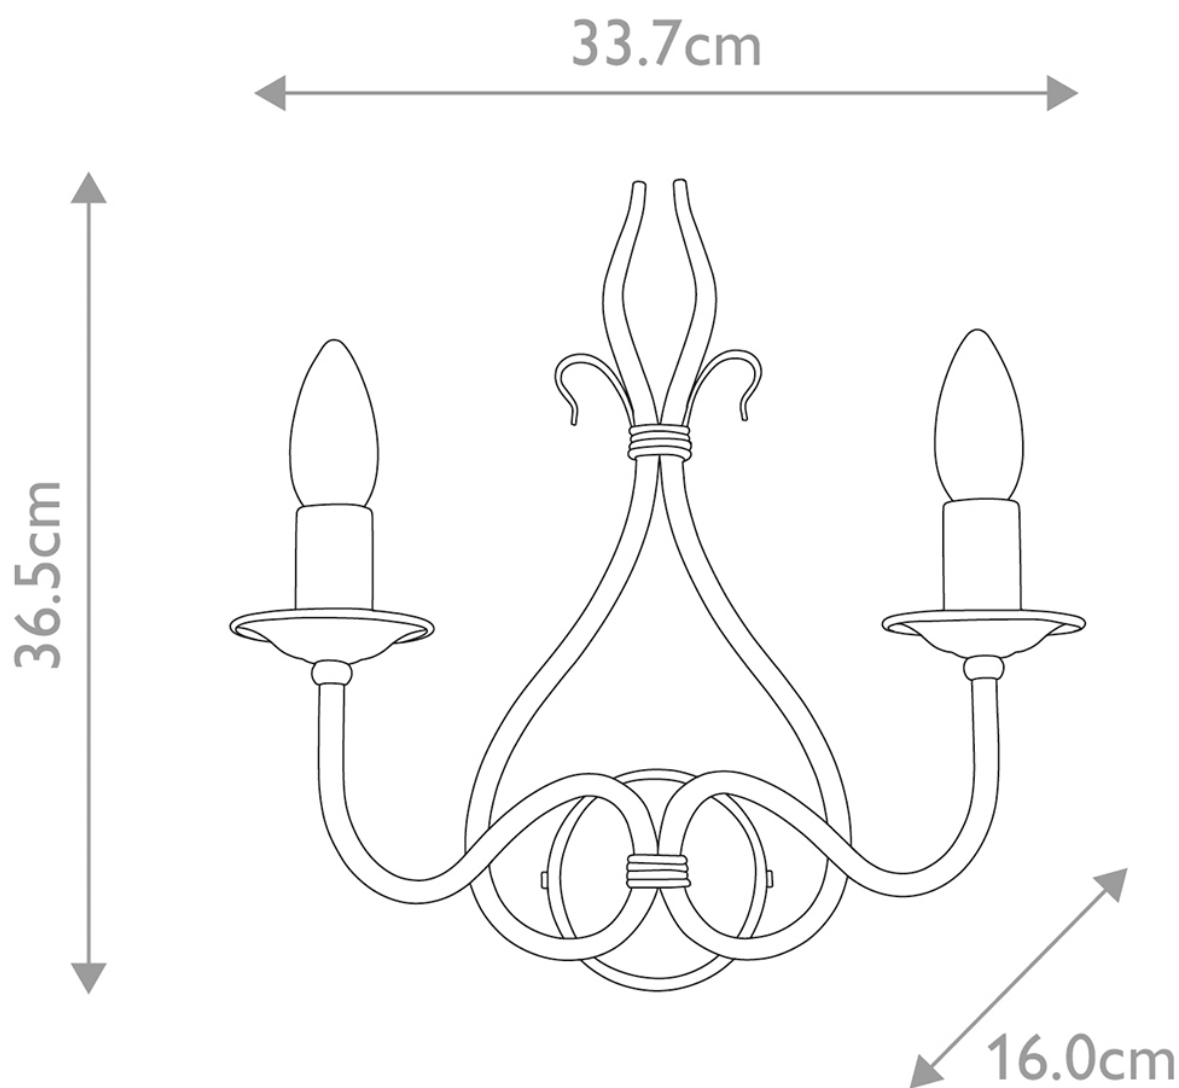

Elstead Lighting - Windermere - WM2 - Rustic Brown Gold 2 Light Wall Light

CONTACT