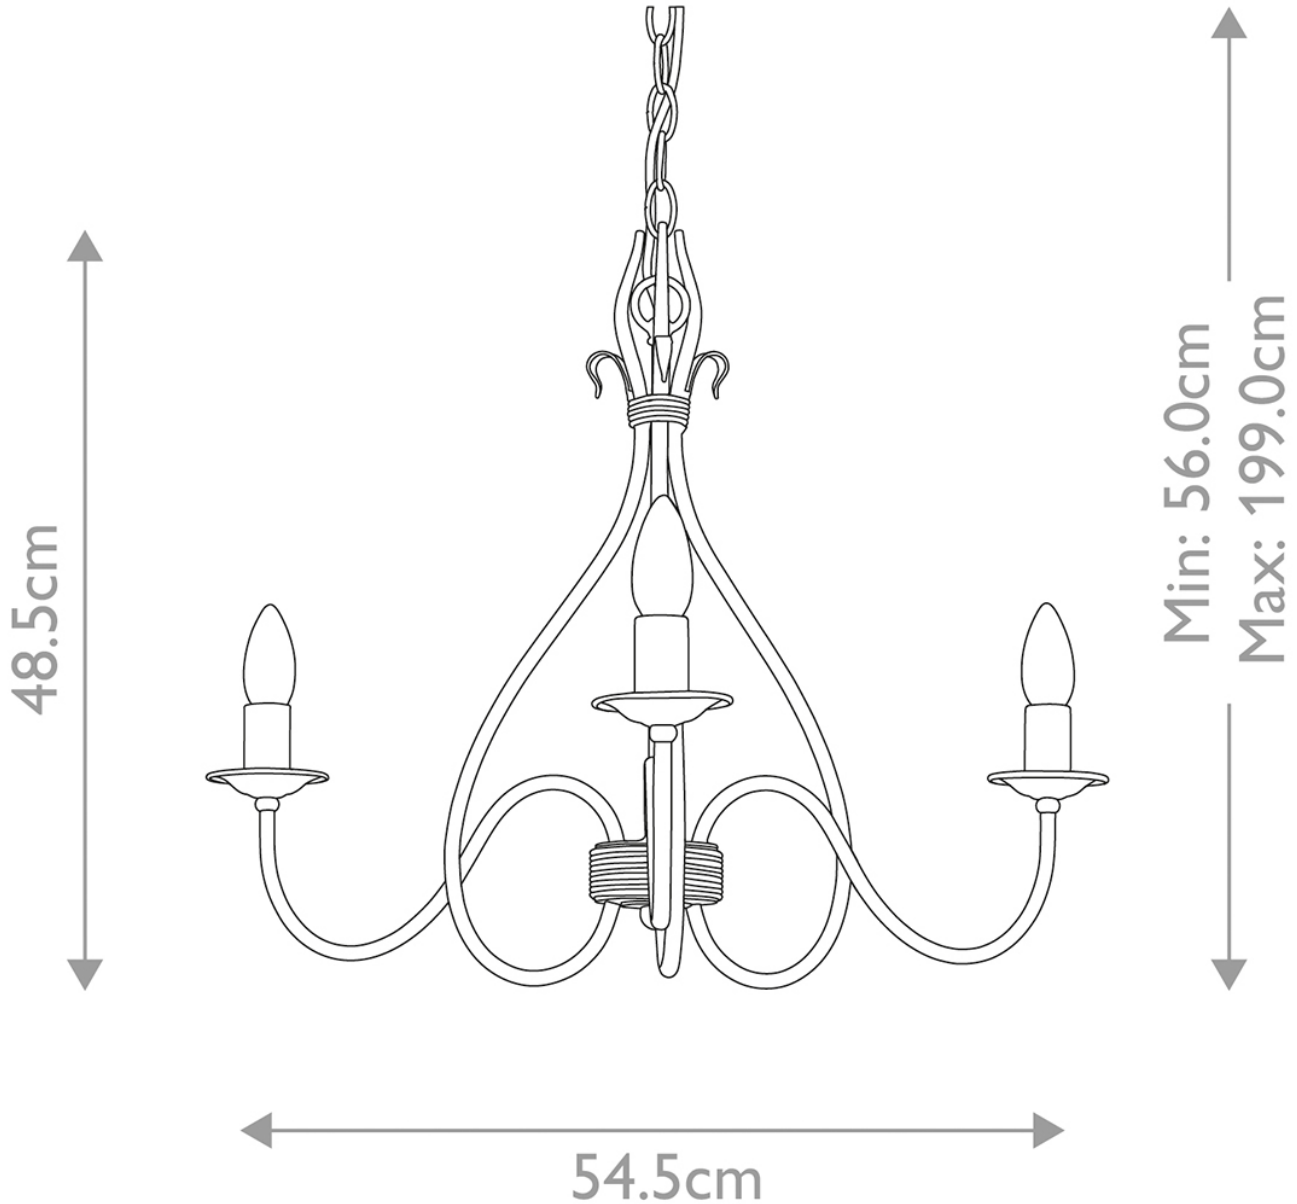

Elstead Lighting - Windermere - WM3 - Rustic Brown Gold 3 Light Chandelier

CONTACT