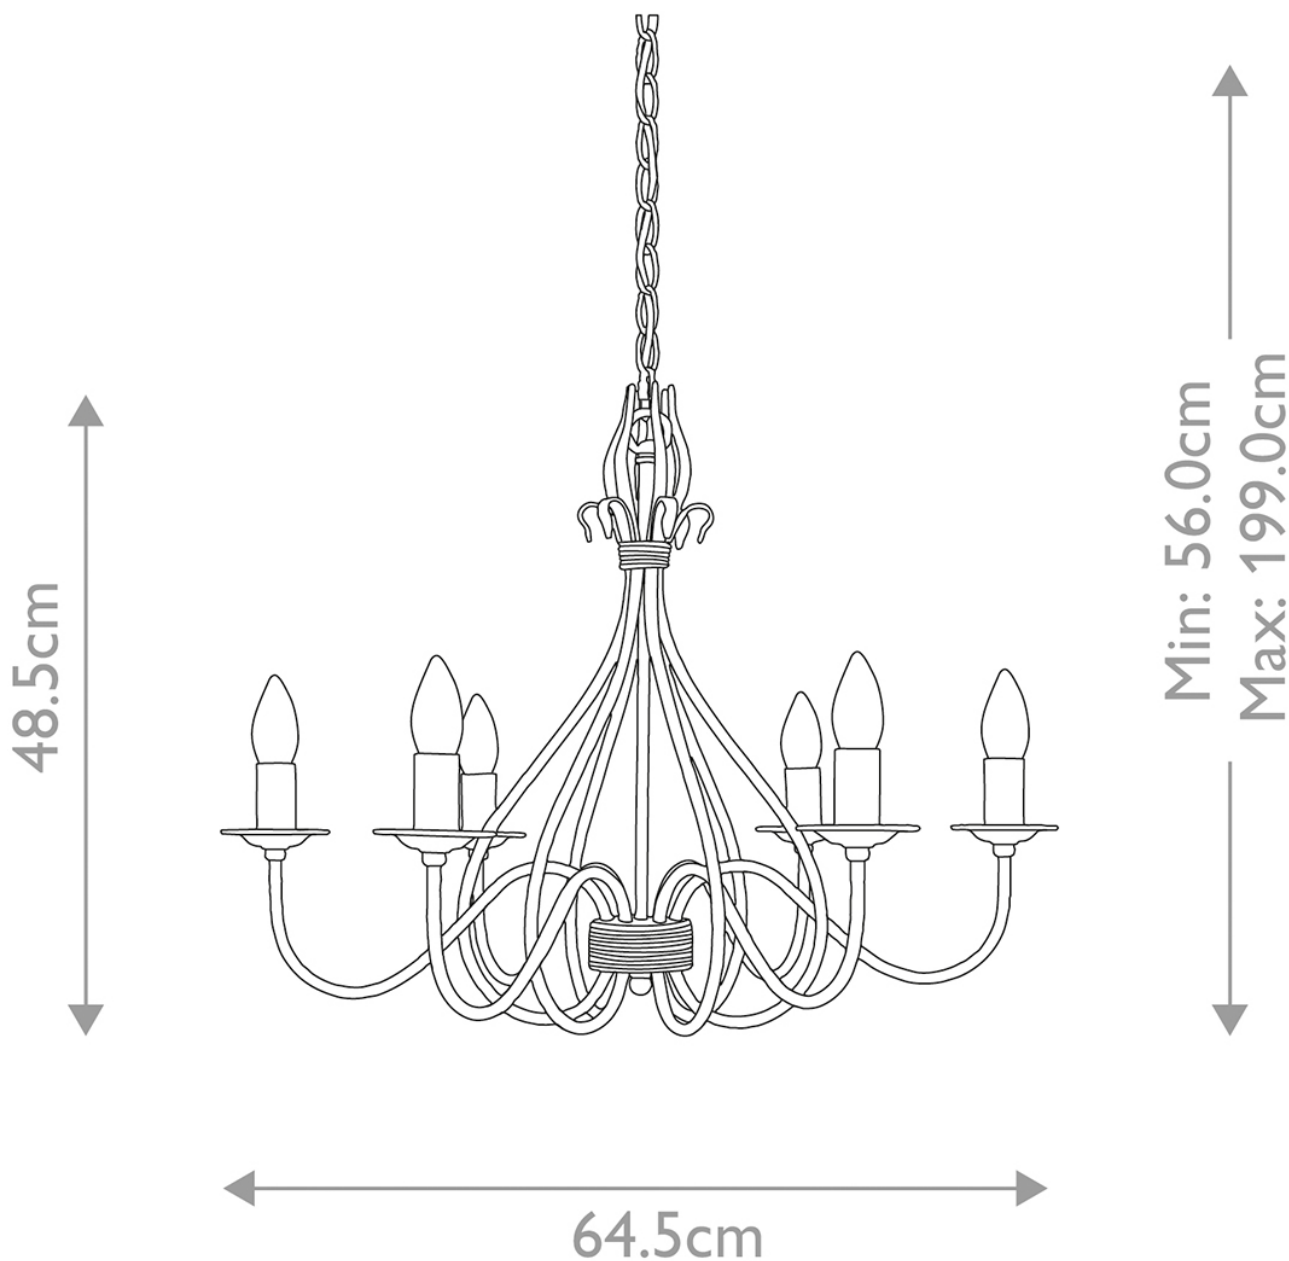

Elstead Lighting - Windermere - WM6 - Rustic Brown Gold 6 Light Chandelier

CONTACT