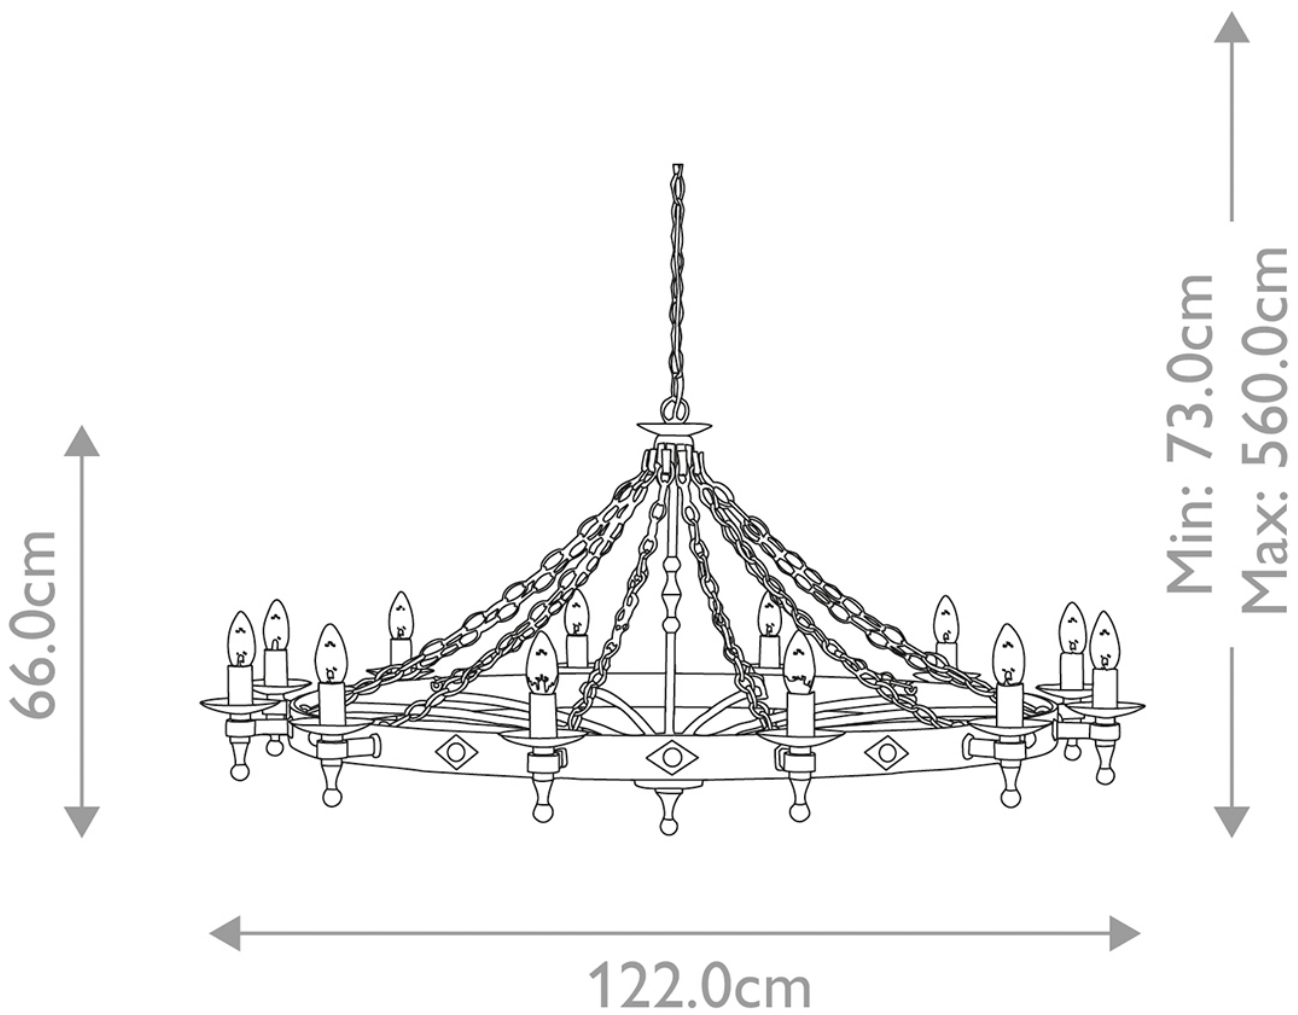

Elstead - Warwick WR12-GRAPHITE Chandelier

CONTACT