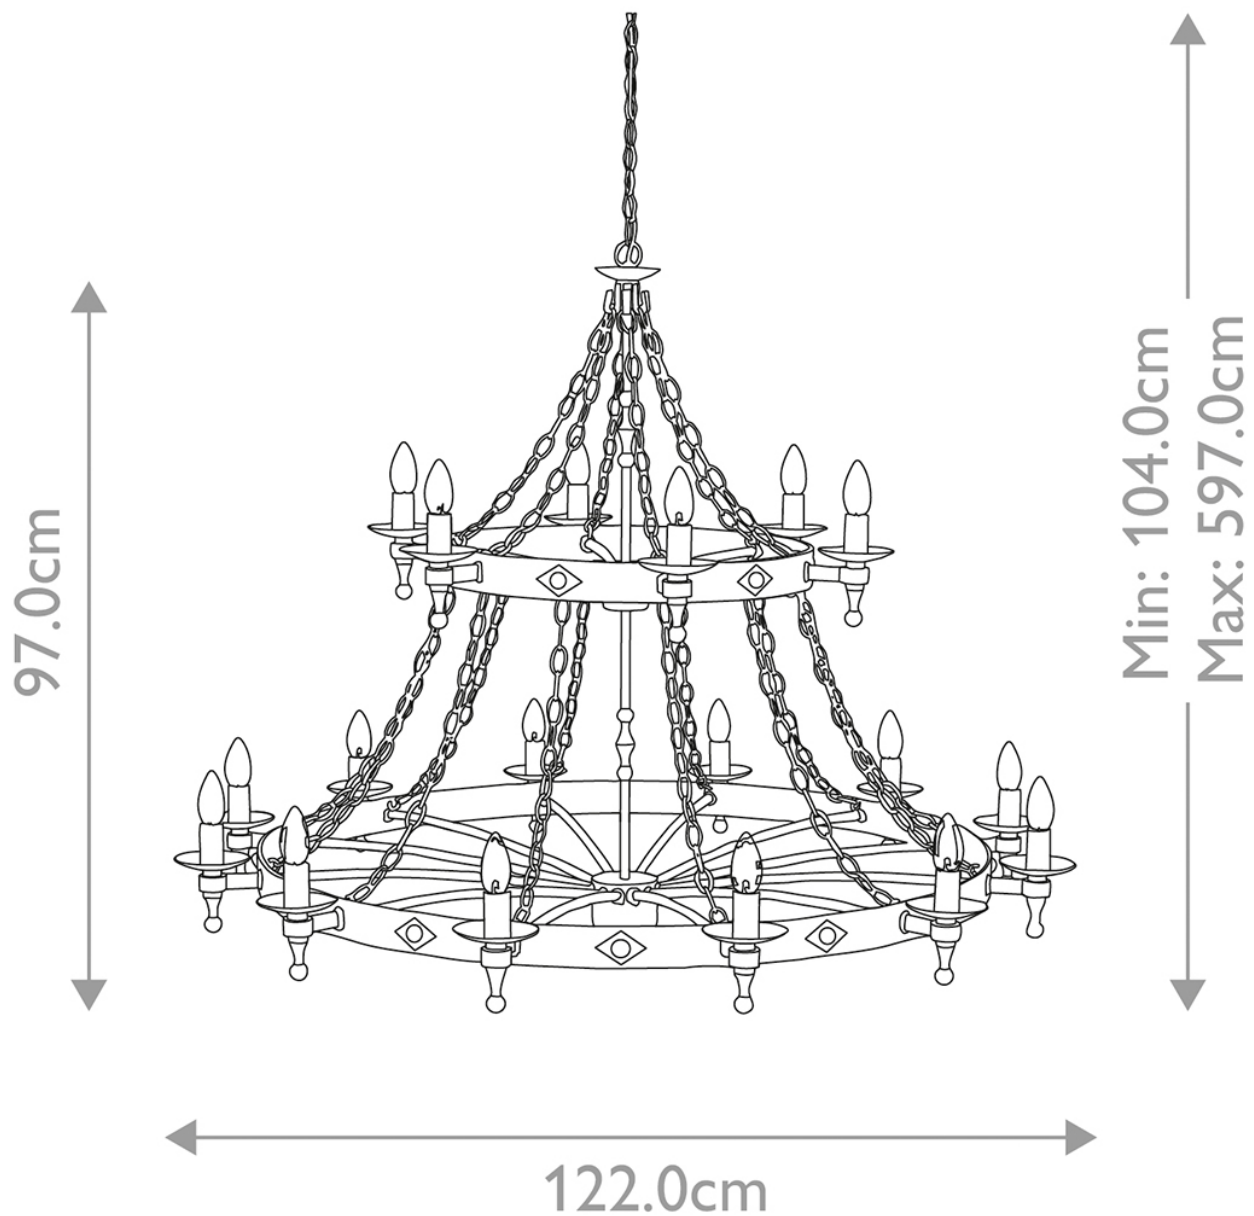

Elstead - Warwick WR18-GRAPHITE Chandelier

CONTACT