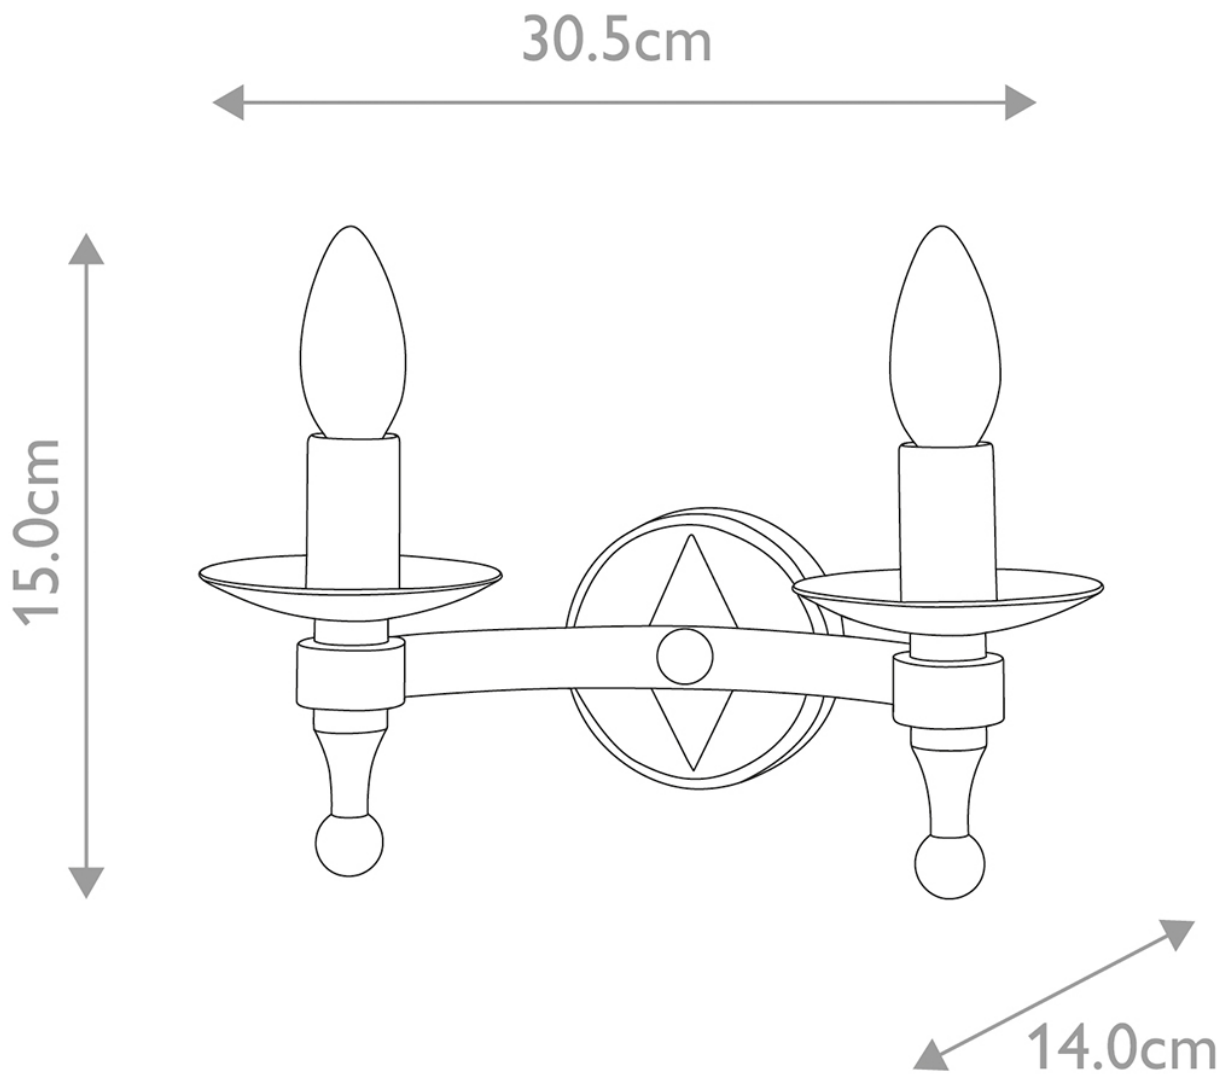

Elstead - Warwick WR2-GRAPHITE Wall Light

CONTACT