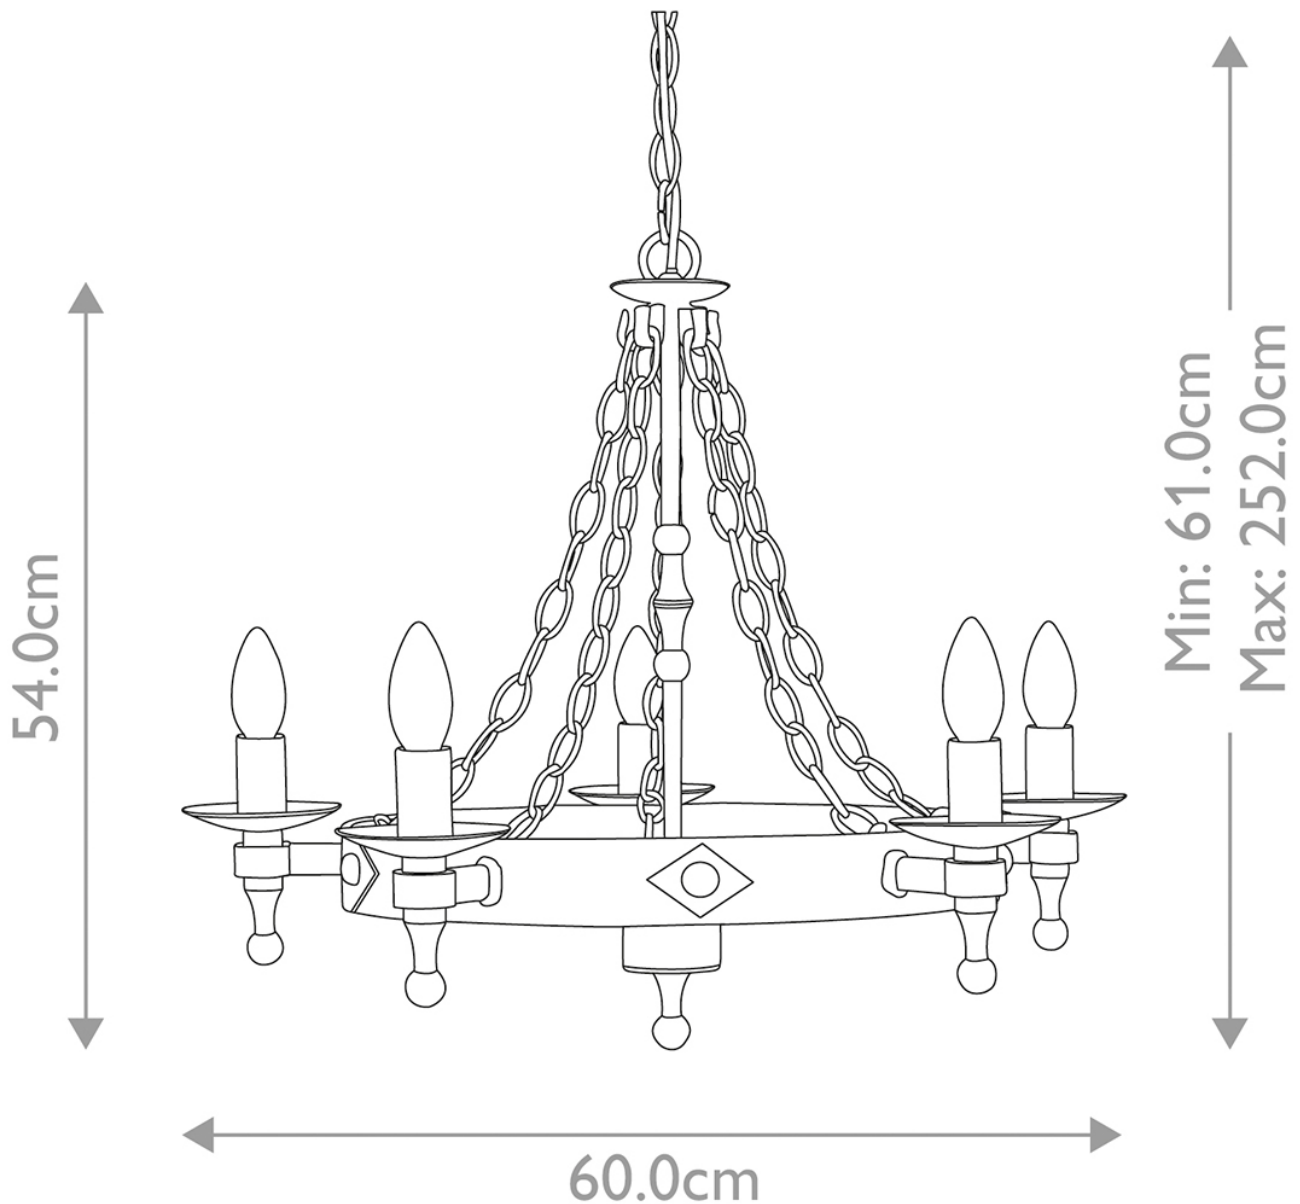

Elstead - Warwick WR5-GRAPHITE Chandelier

CONTACT