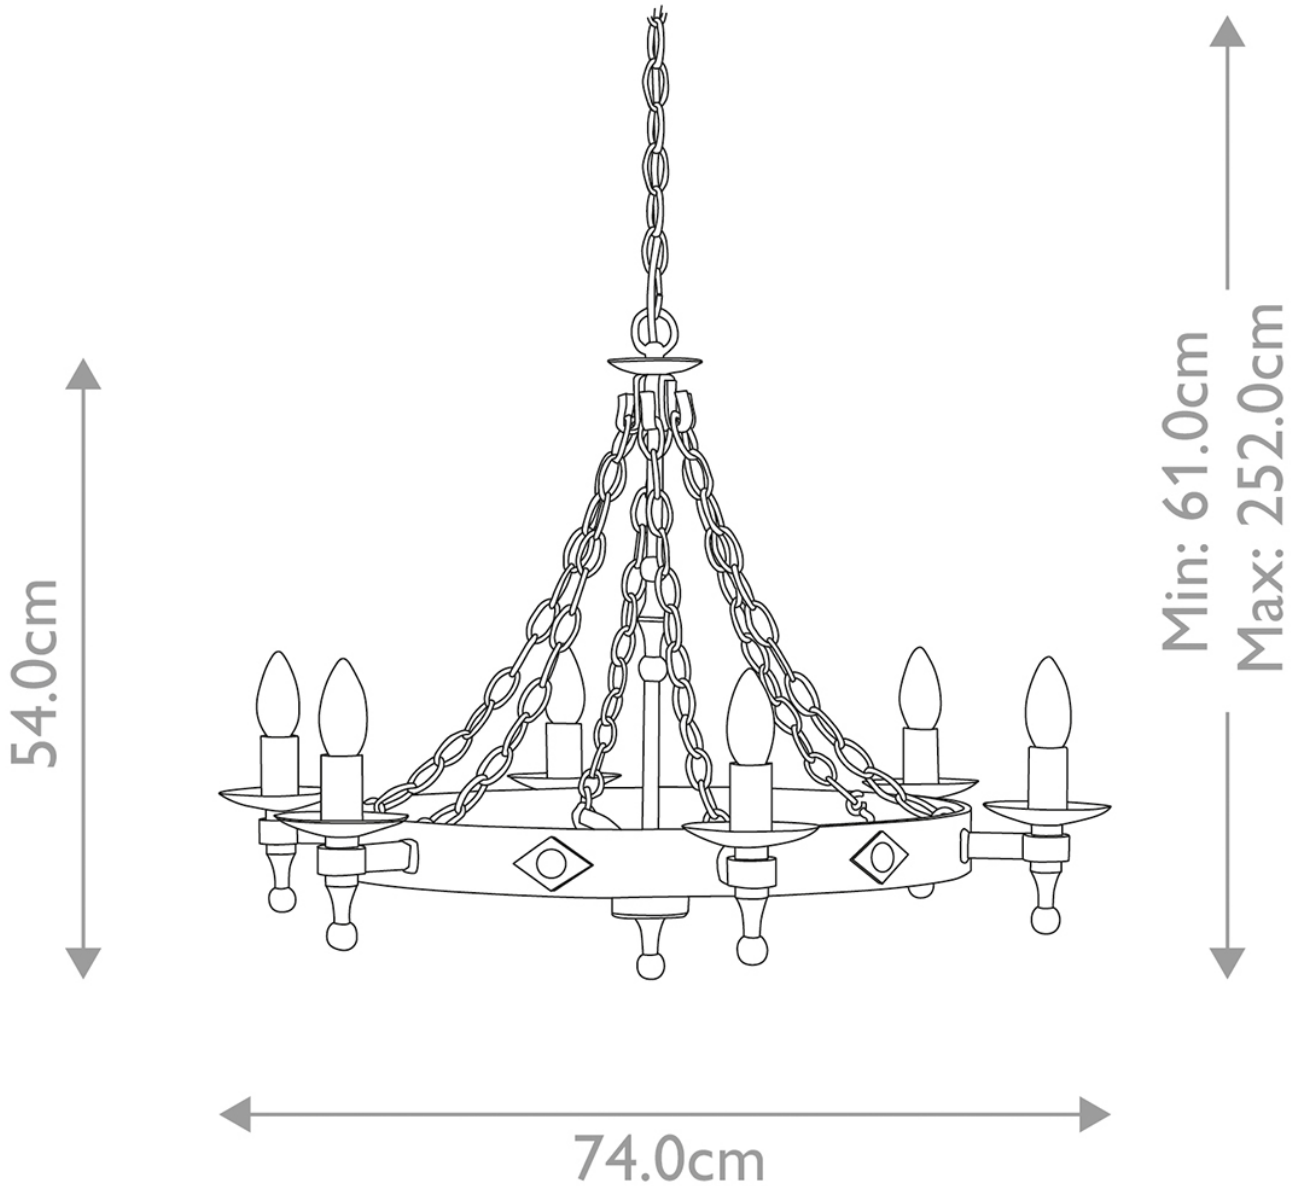

Elstead - Warwick WR6-GRAPHITE Chandelier

CONTACT