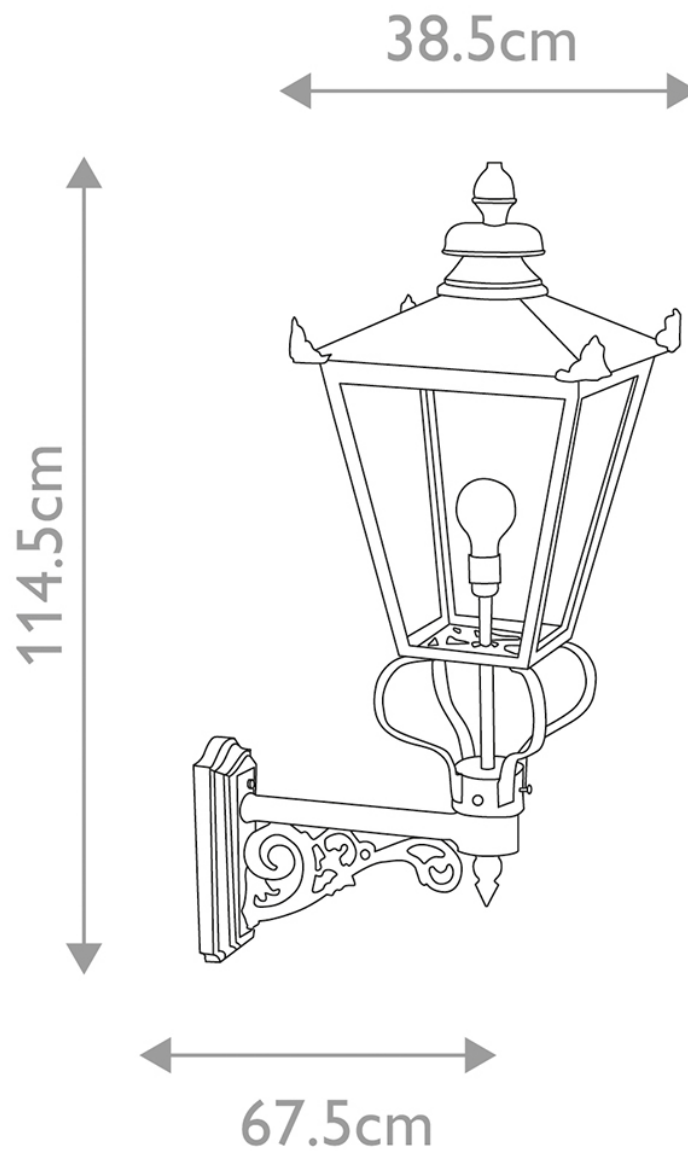

Elstead - Wilmslow WSLB1-BLACK Wall Light

CONTACT