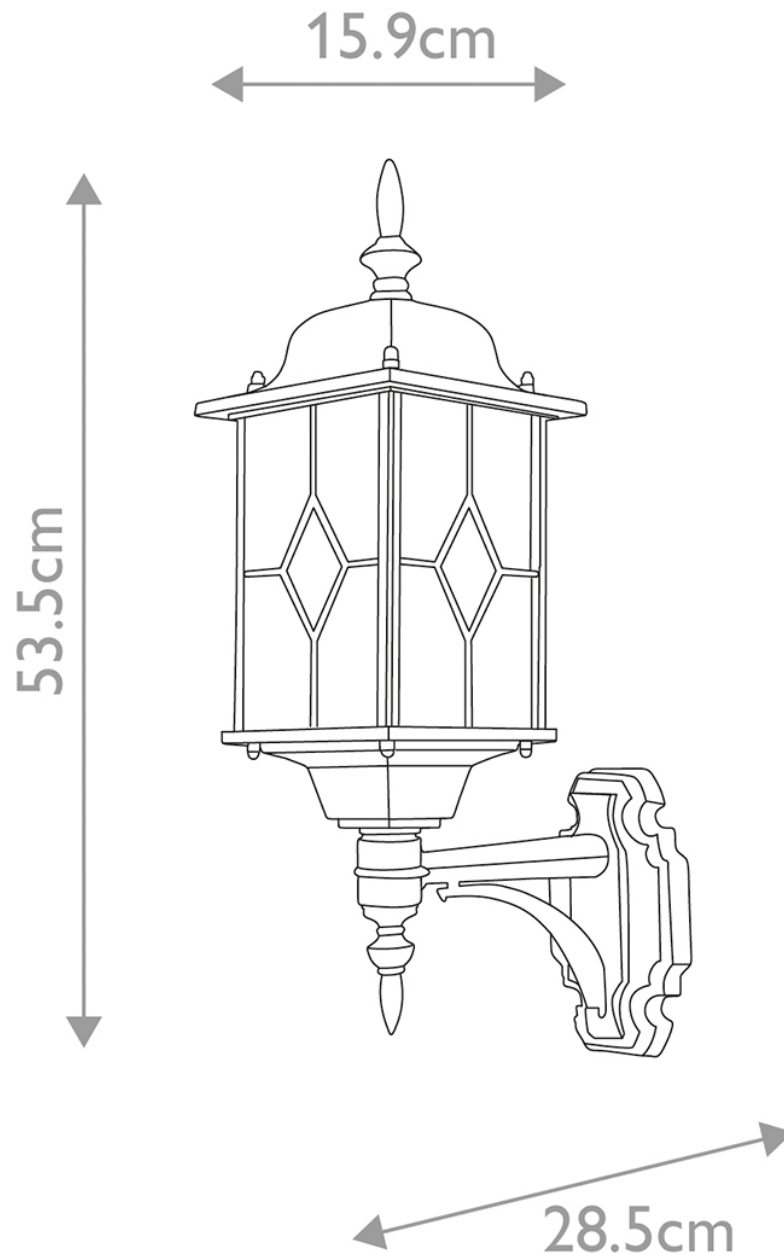

Elstead - Wexford WX1 Wall Light

CONTACT