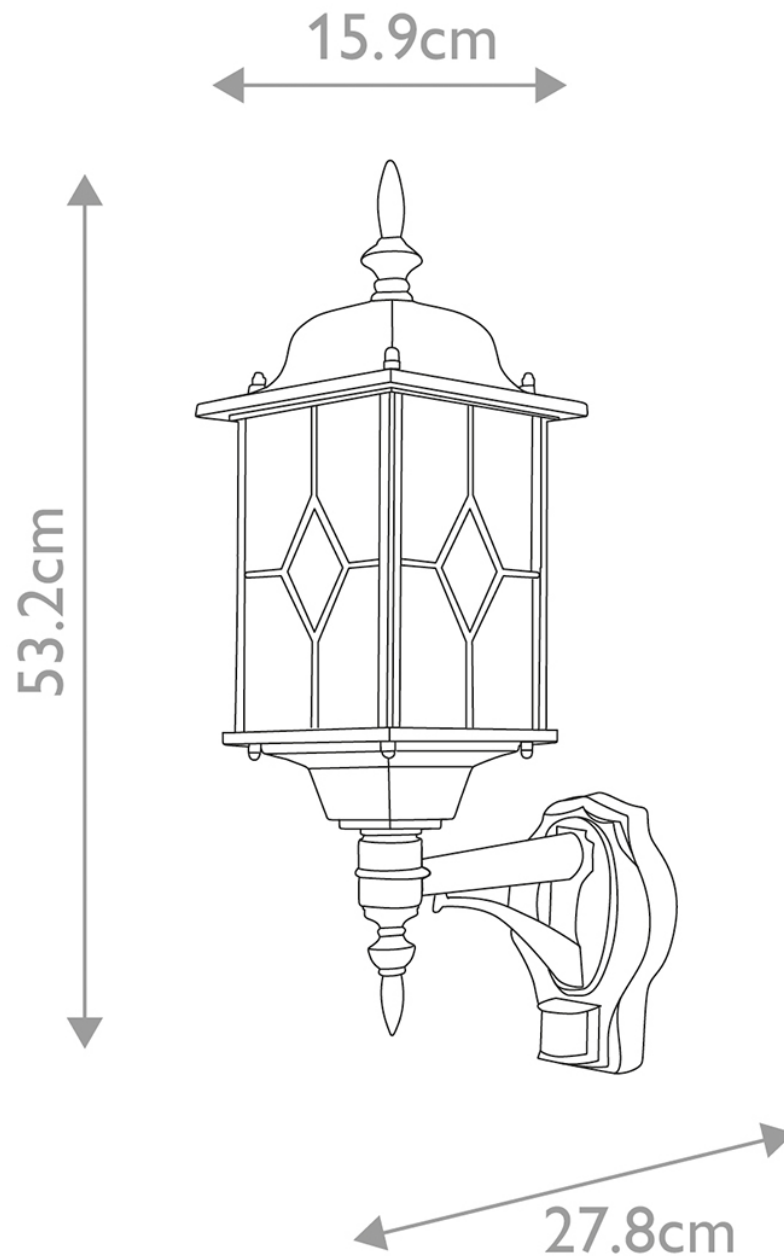

Elstead - Wexford WX1-PIR Wall Light

CONTACT