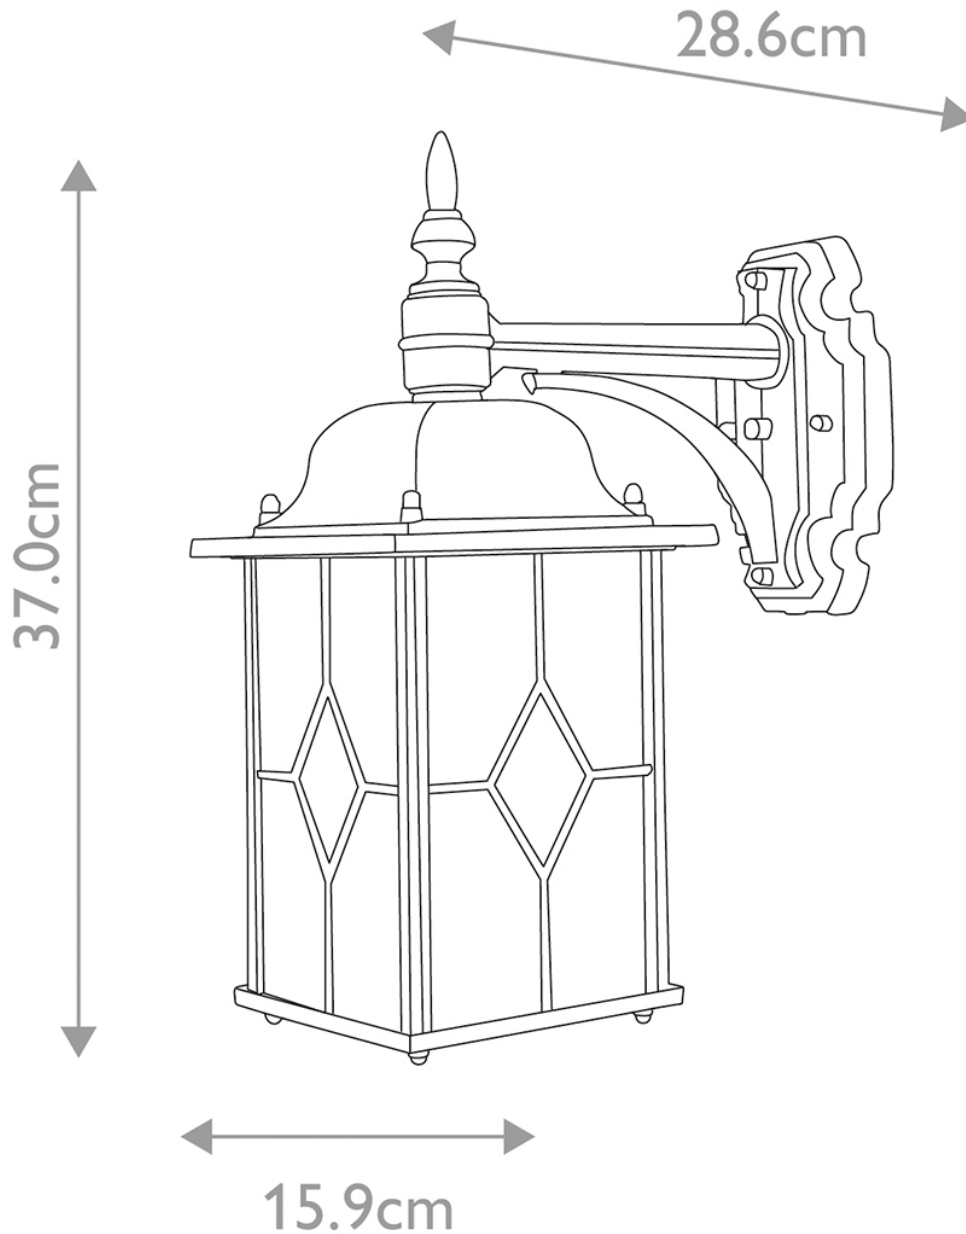

Elstead - Wexford WX2 Wall Light

CONTACT