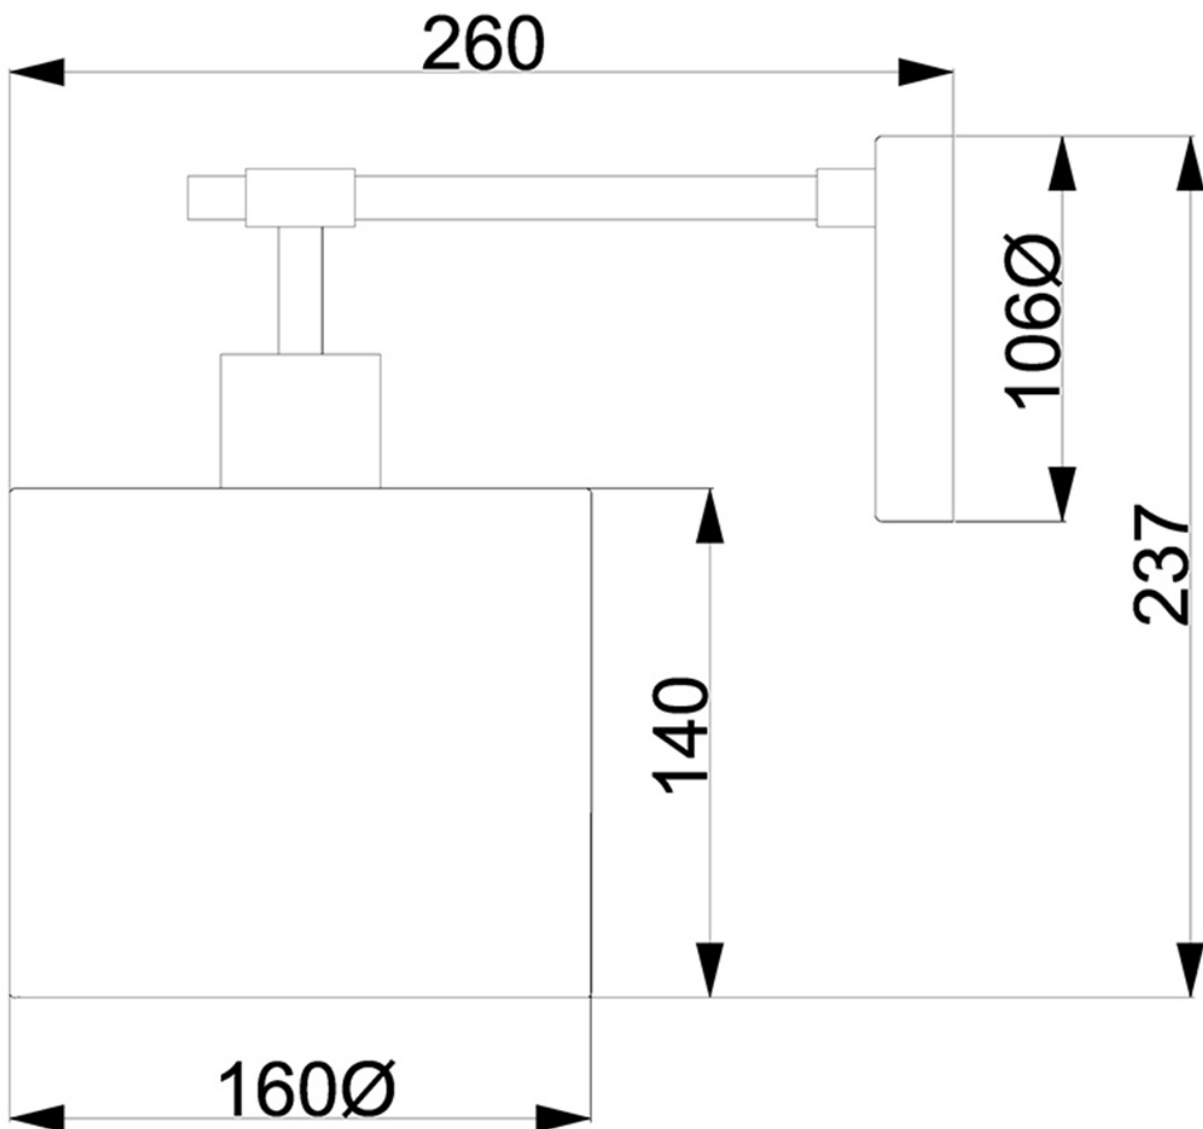

Elstead - Balance BALANCE1-BRPB Wall Light

CONTACT