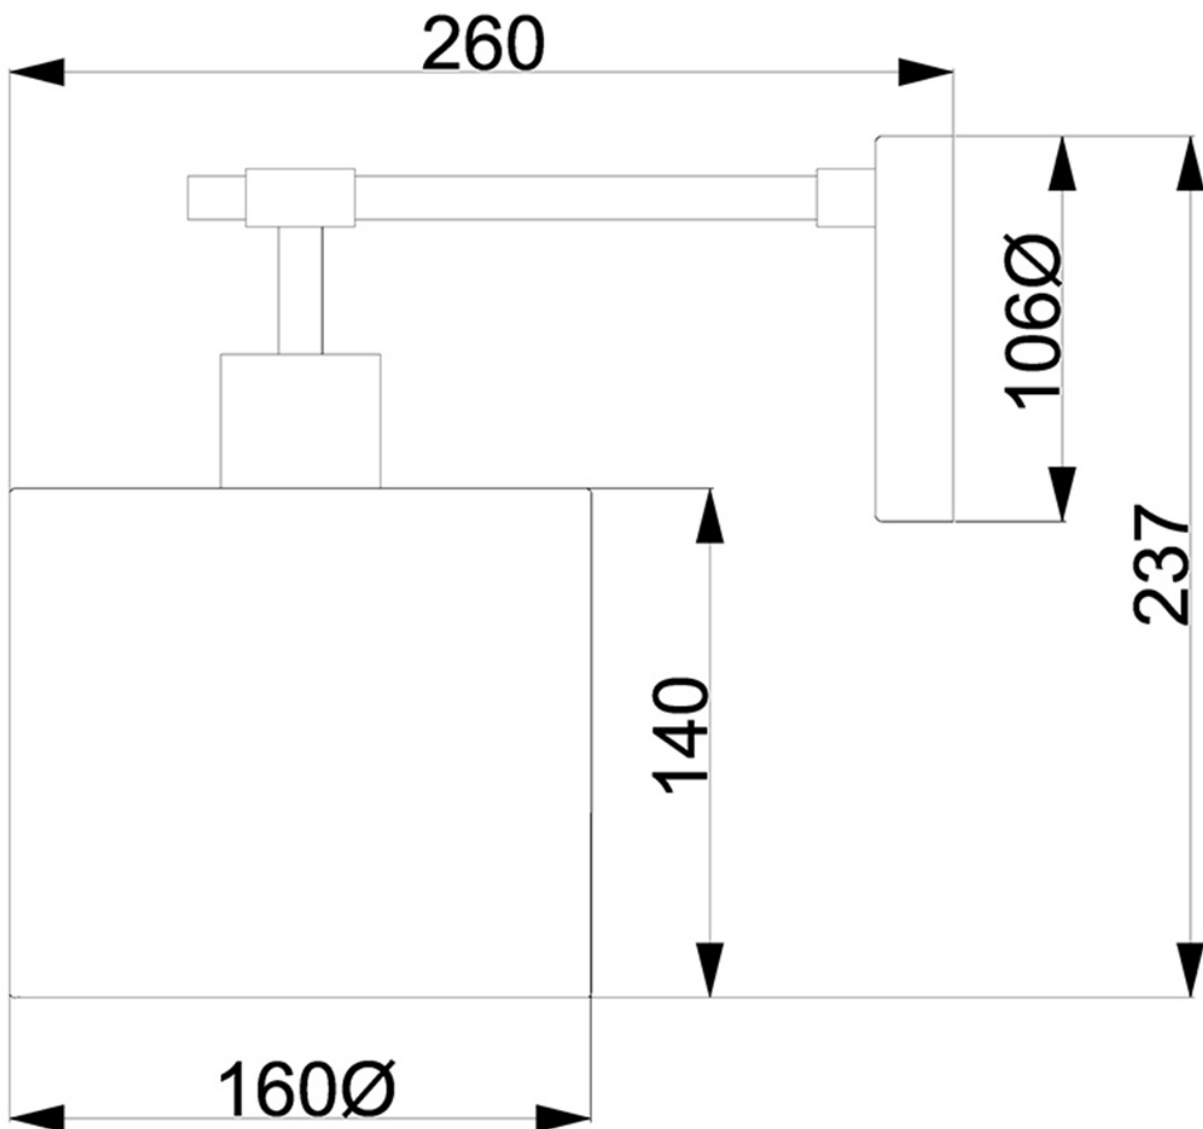

Elstead - Balance BALANCE1-WPN Wall Light

CONTACT