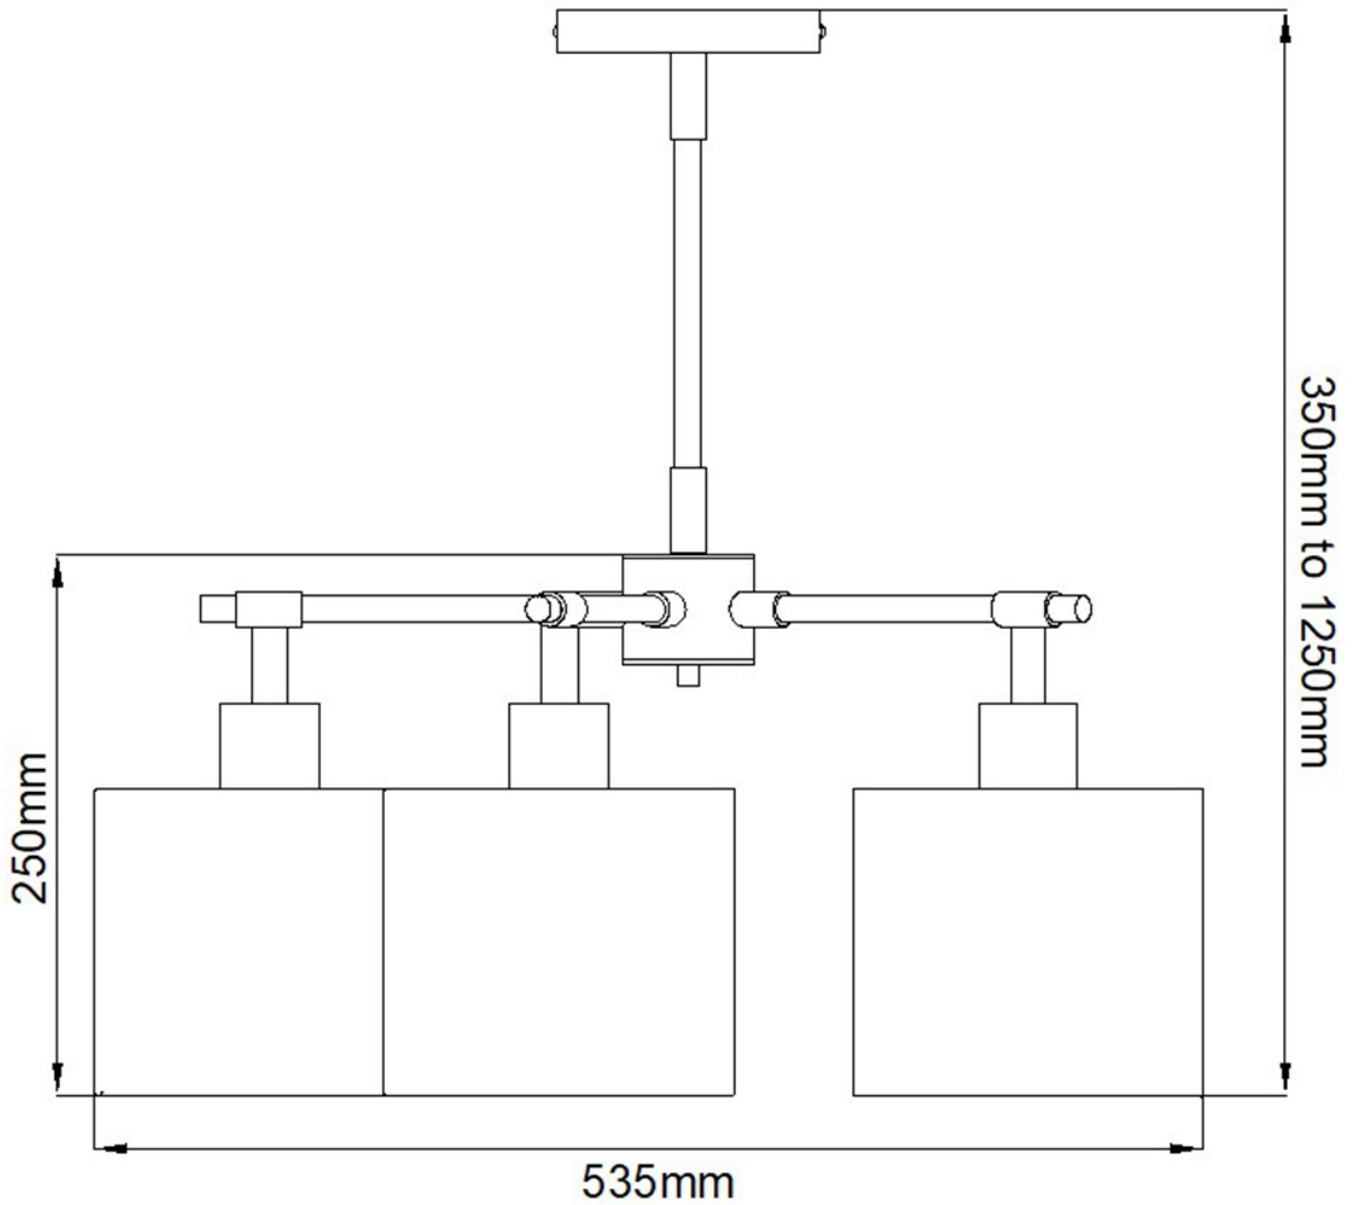

Elstead - Balance BALANCE5-BRPB Chandelier

CONTACT