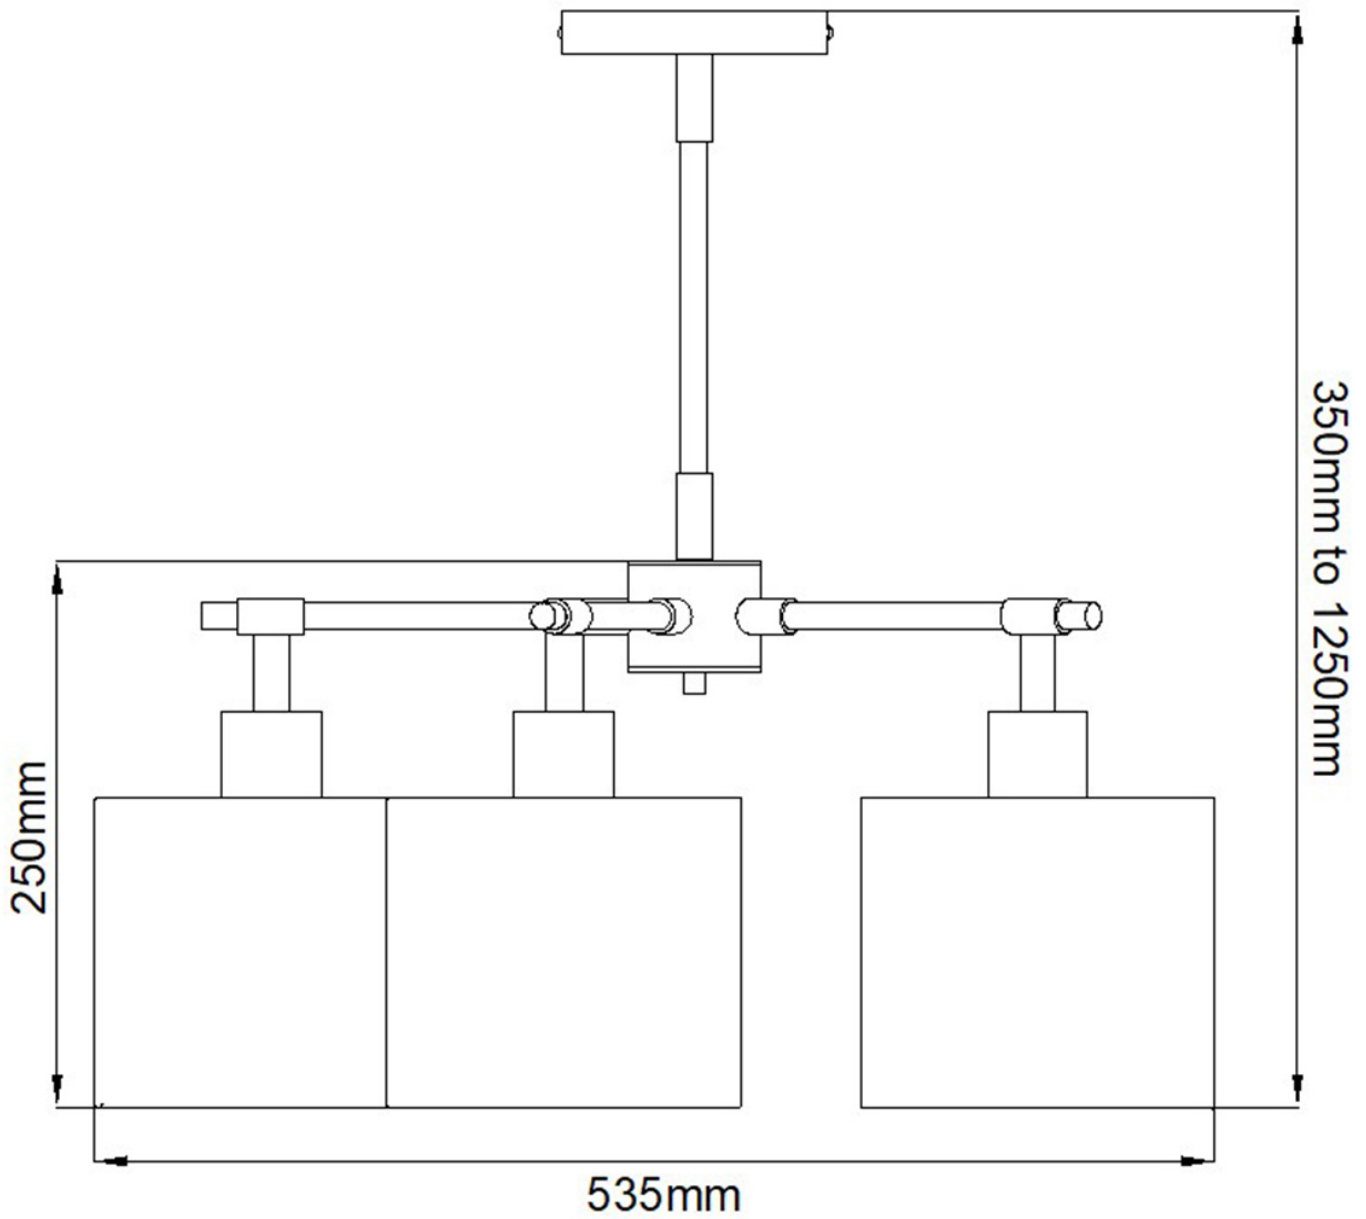

Elstead - Balance BALANCE5-WPN Chandelier

CONTACT