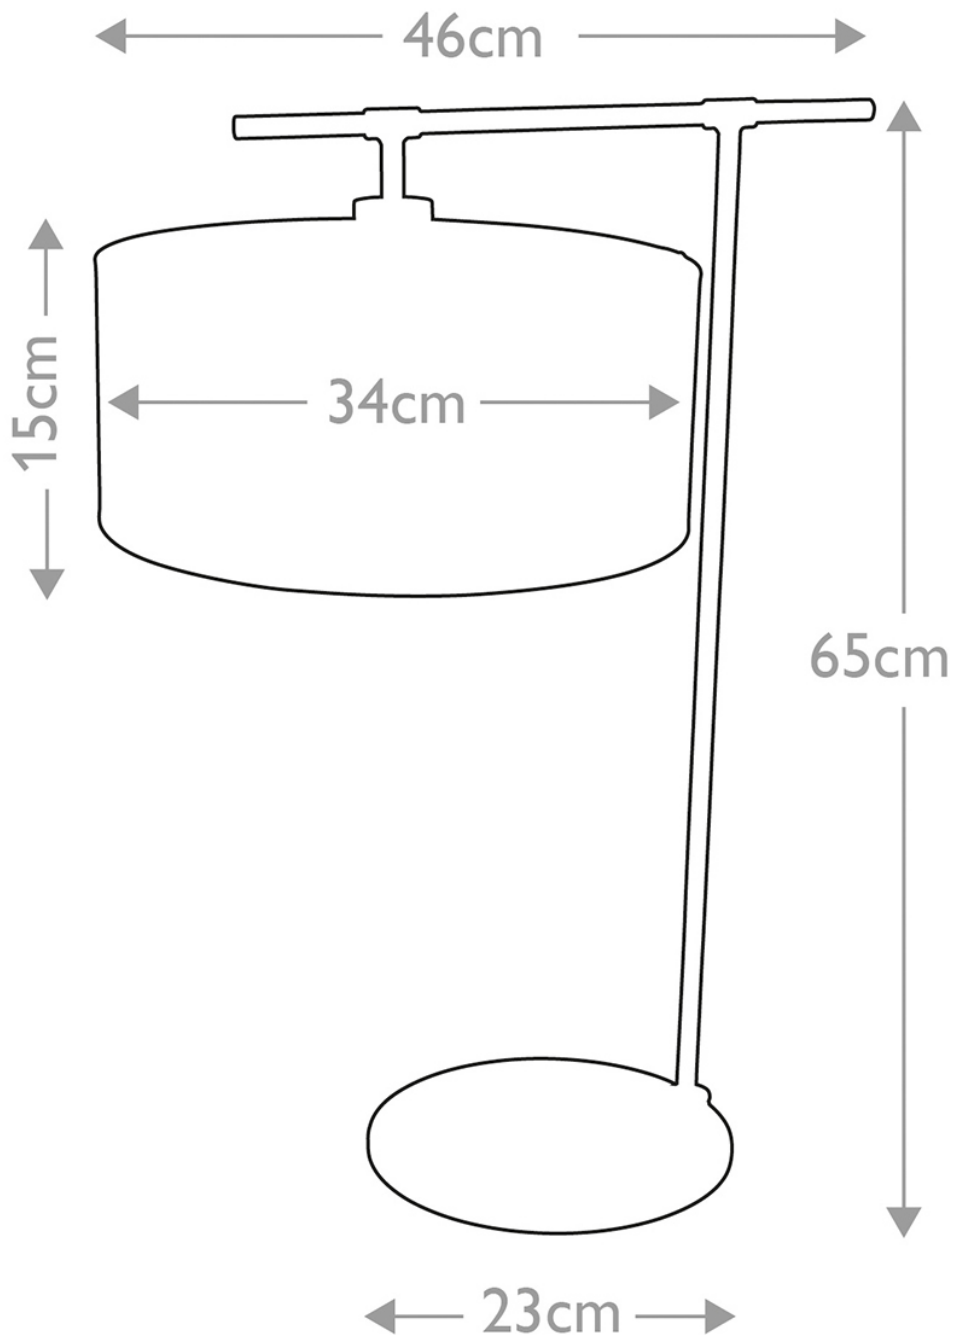

Elstead - Balance BALANCE-TL-WPN Table Lamp

CONTACT