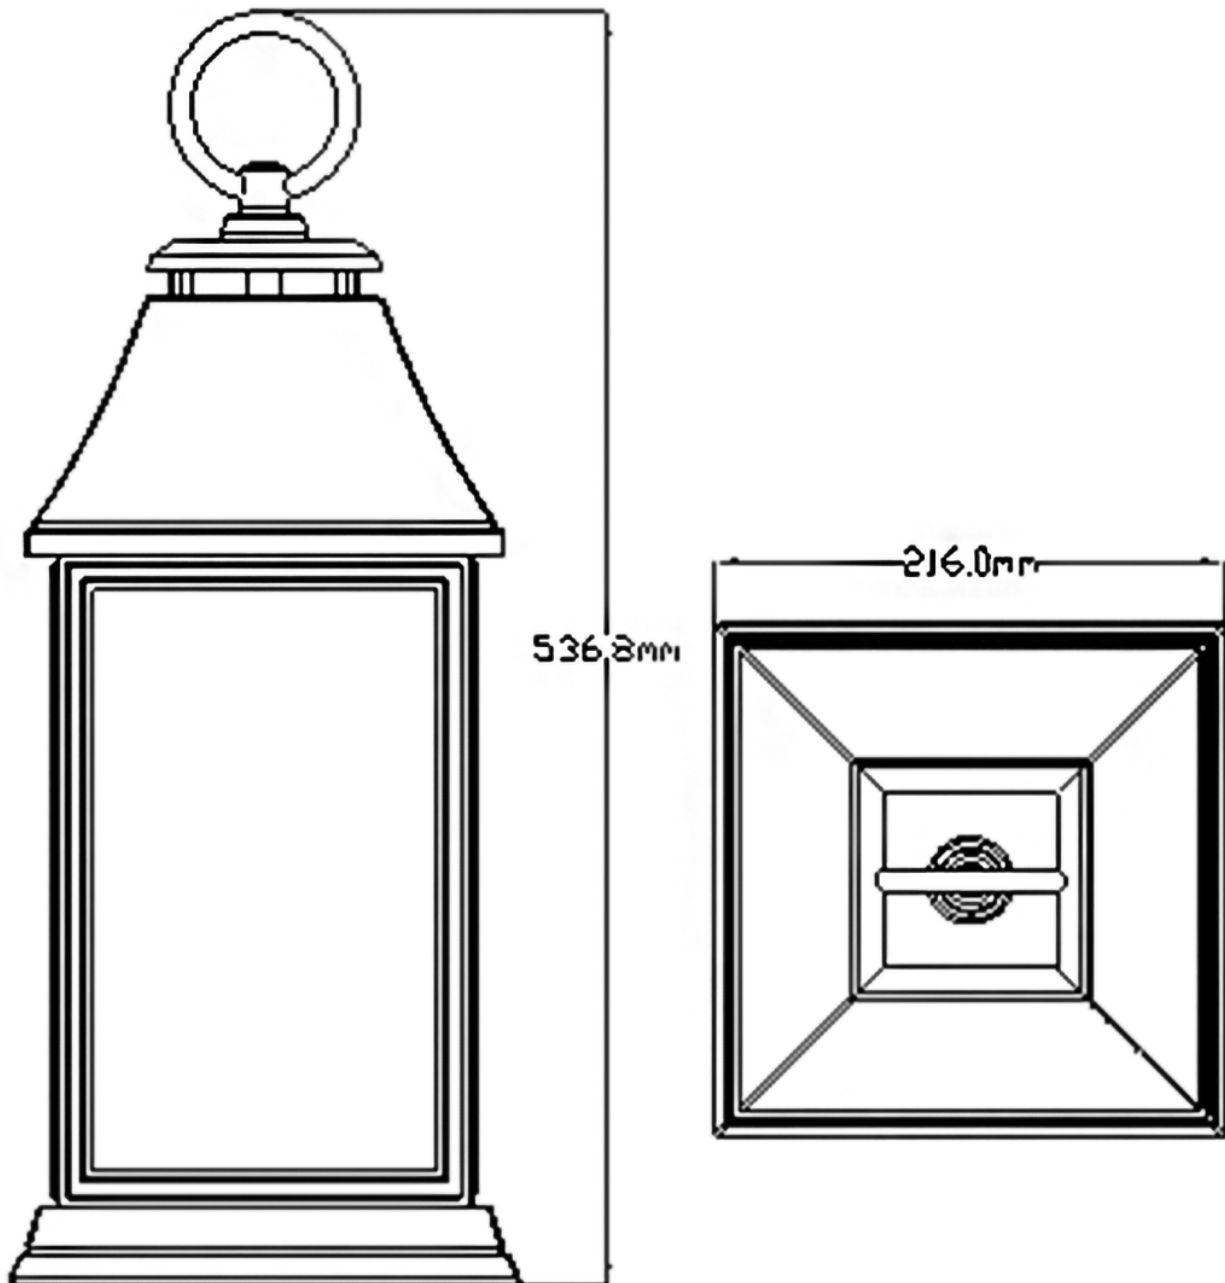

Elstead - Feiss - Shepherd FE-SHEPHERD-8L Chain Lantern

CONTACT