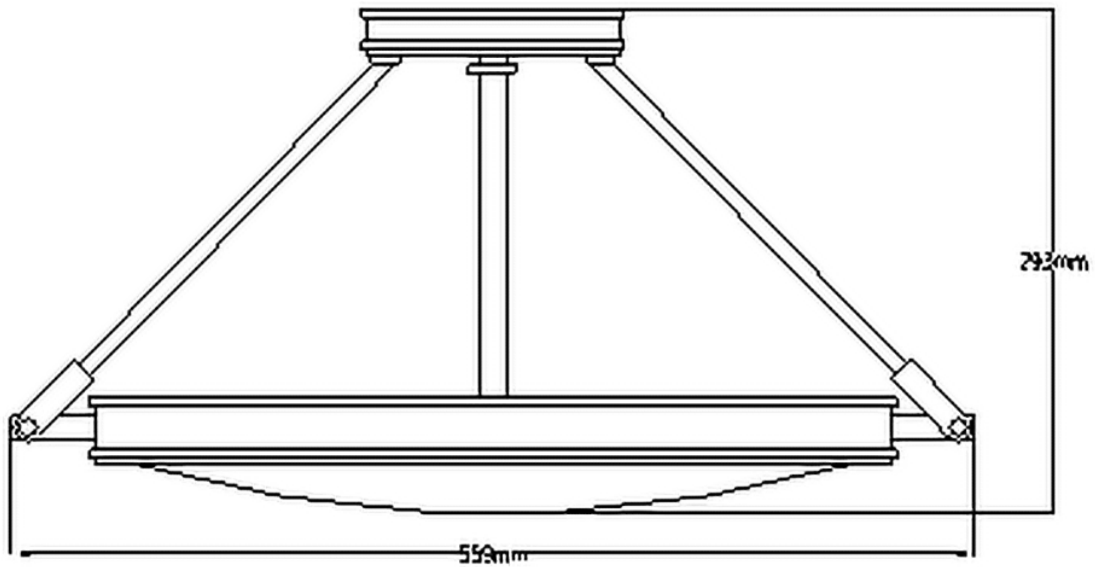

Elstead - Hinkley Lighting - Collier HK-COLLIER-SF-M Semi-Flush

CONTACT