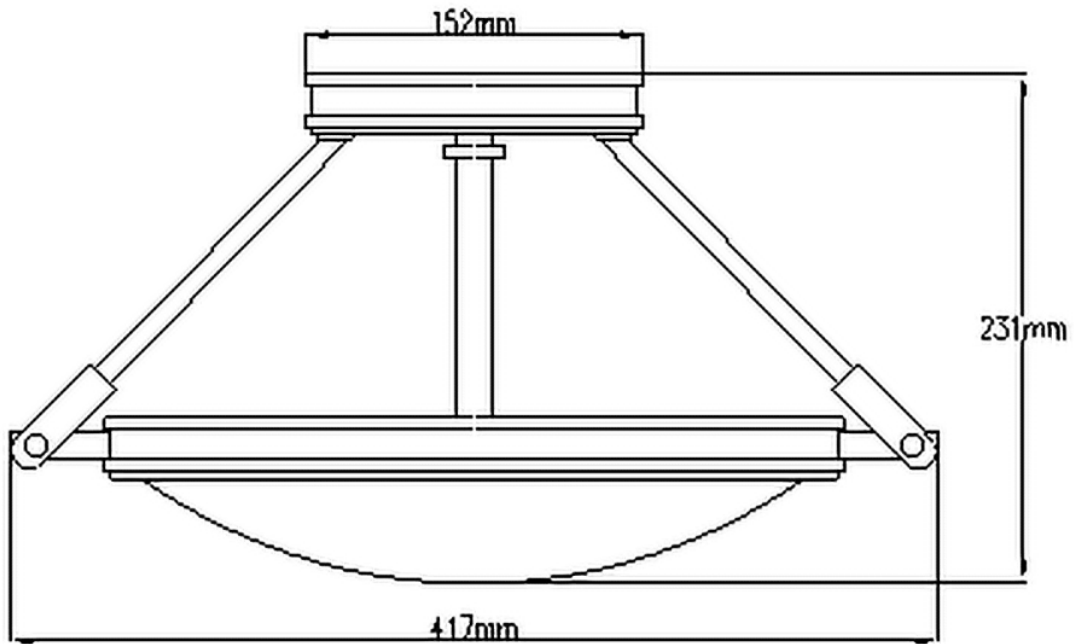

Elstead - Hinkley Lighting - Collier HK-COLLIER-SF-S Semi-Flush

CONTACT