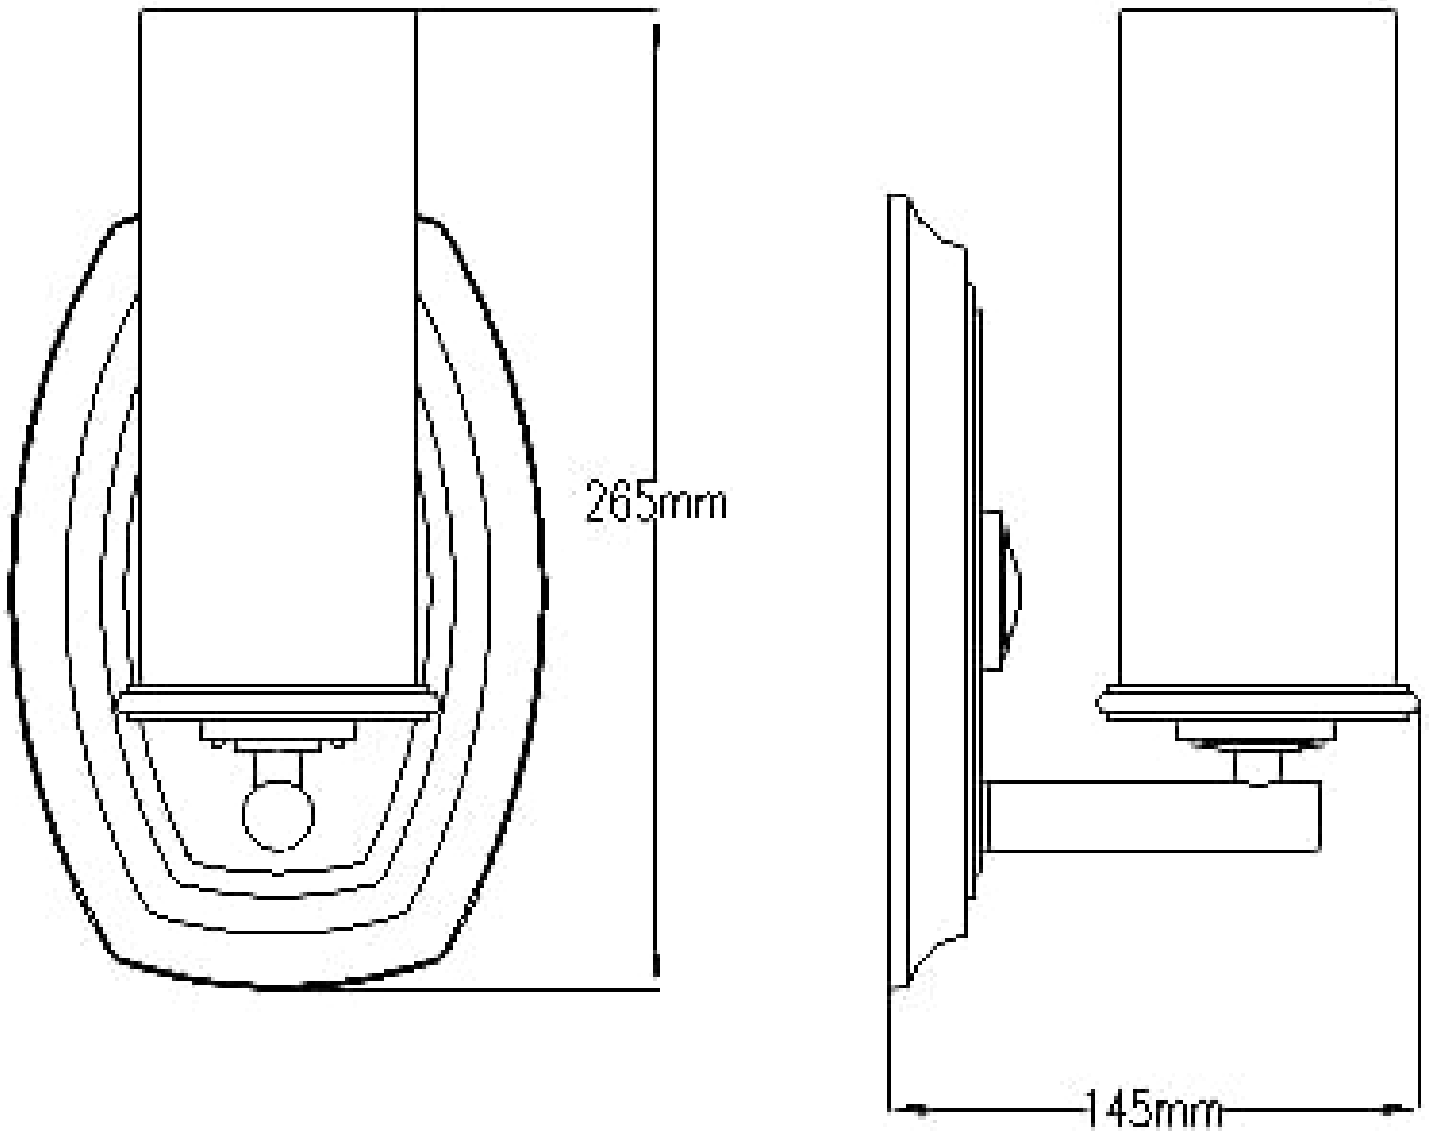

Elstead - Hinkley Lighting - Dakota HK-DAKOTA1 Wall Light

**CONTACT**