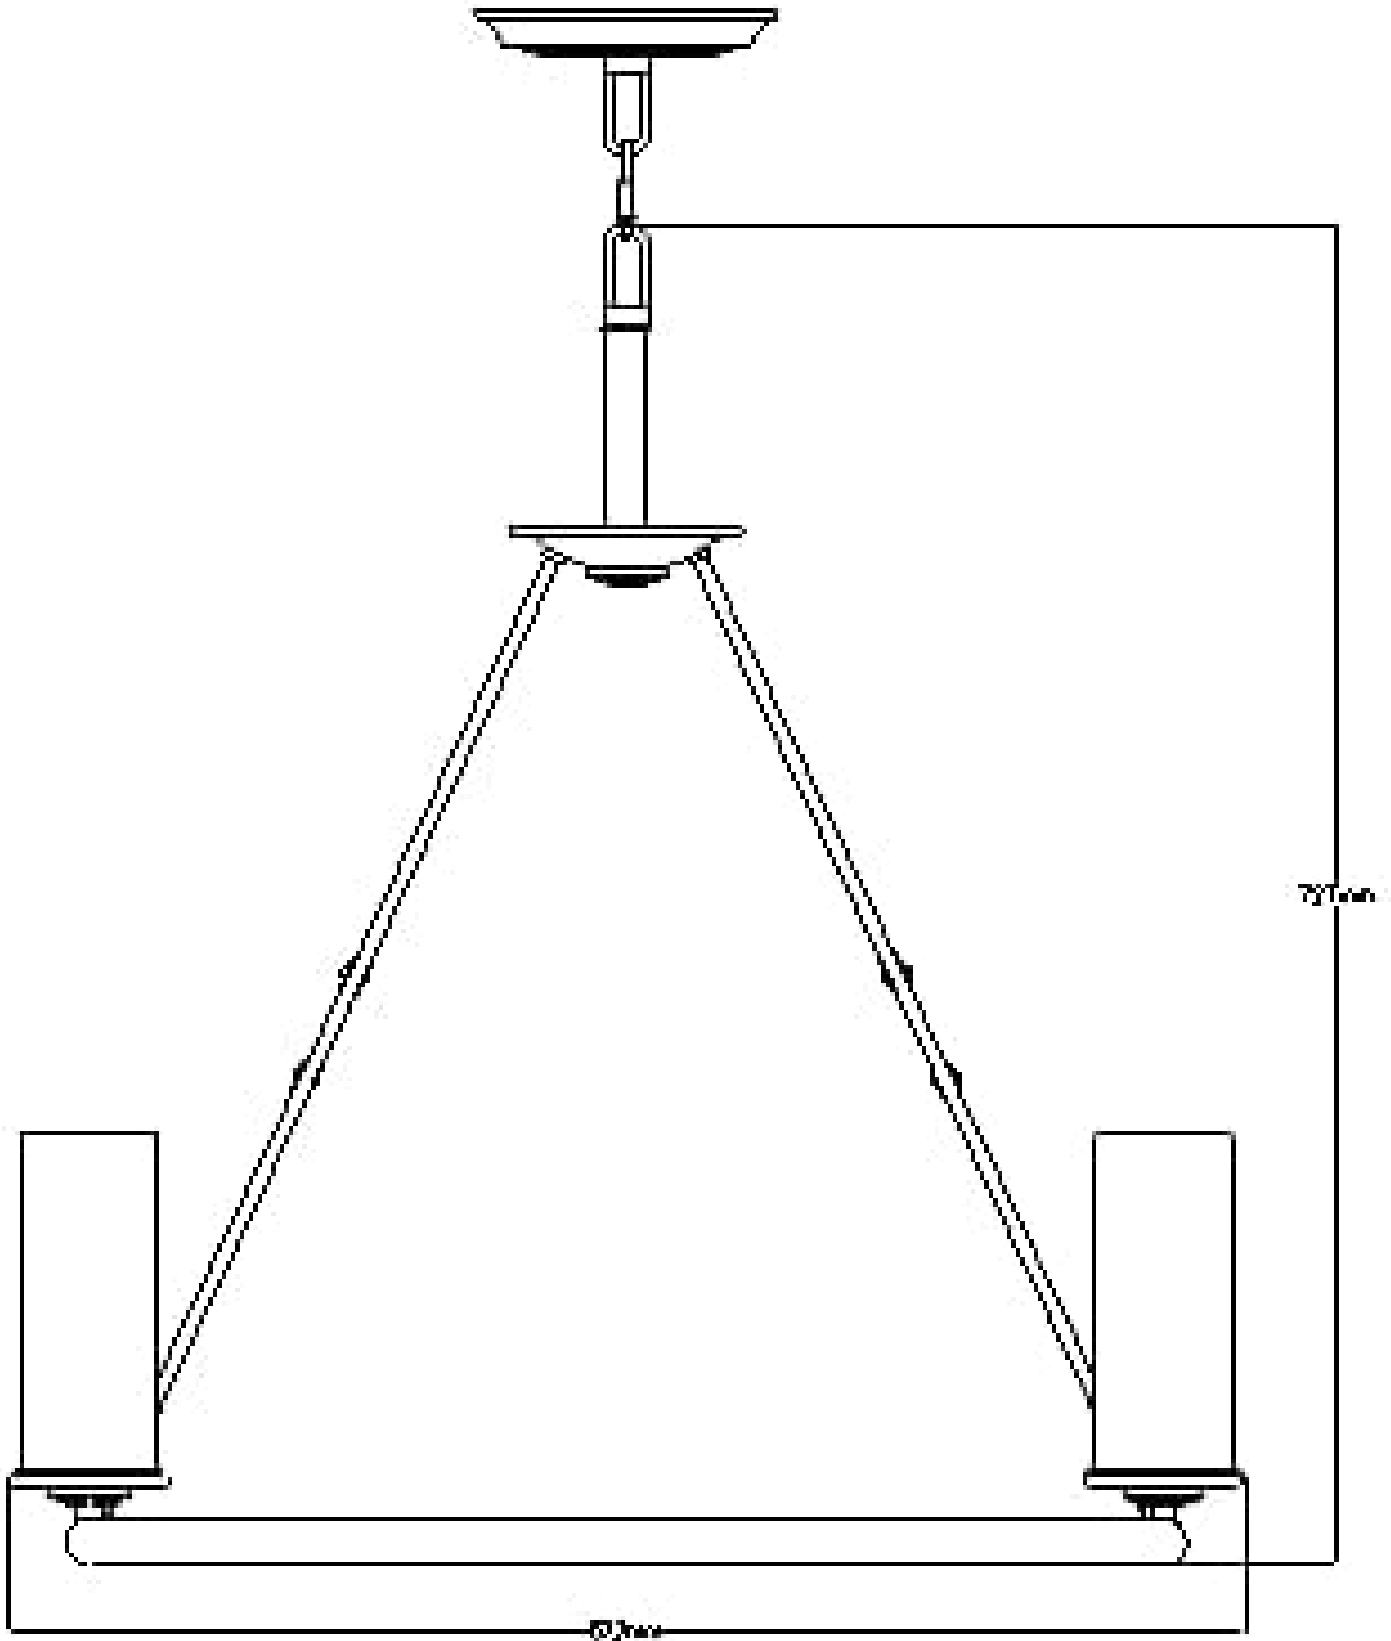

Elstead - Hinkley Lighting - Dakota HK-DAKOTA6 Chandelier

CONTACT