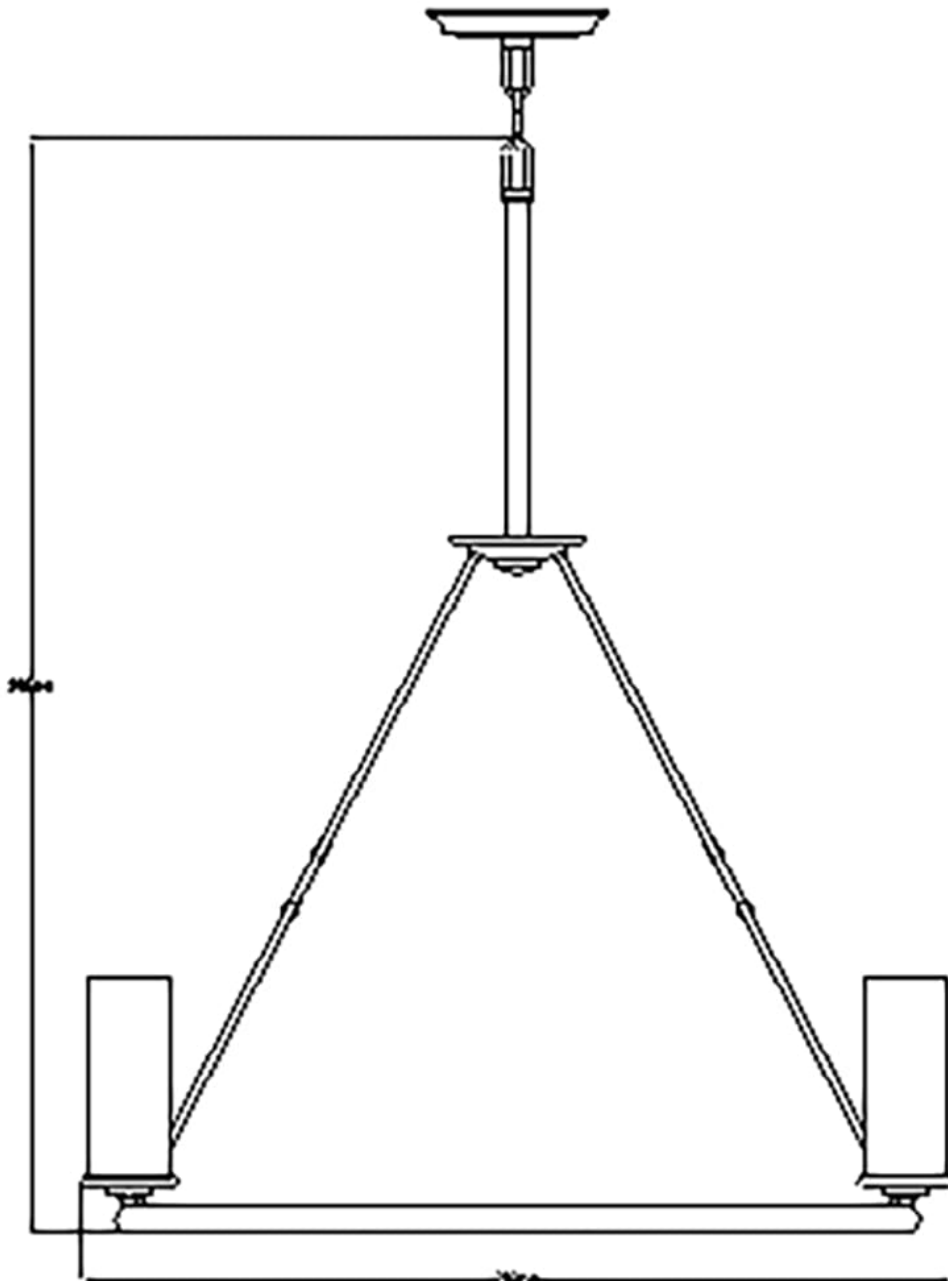

Elstead - Hinkley Lighting - Dakota HK-DAKOTA8 Chandelier

CONTACT