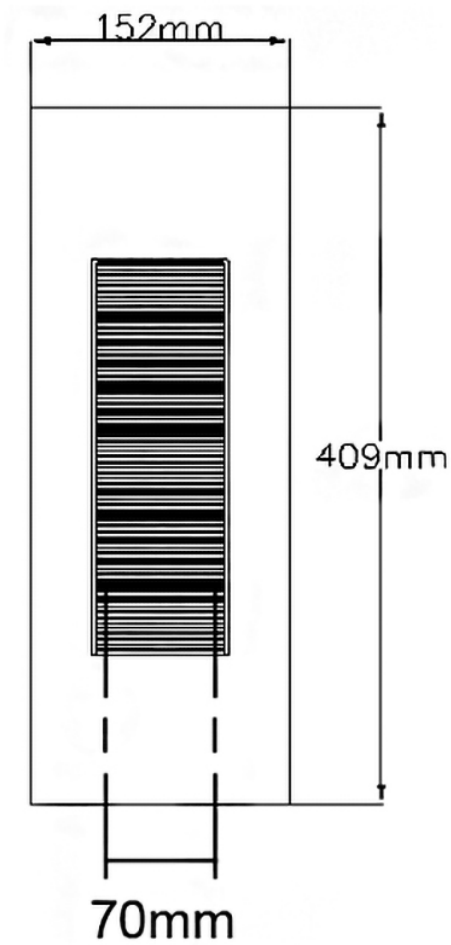

Elstead - Hinkley Lighting - Luna HK-LUNA-M-TT Wall Light

CONTACT