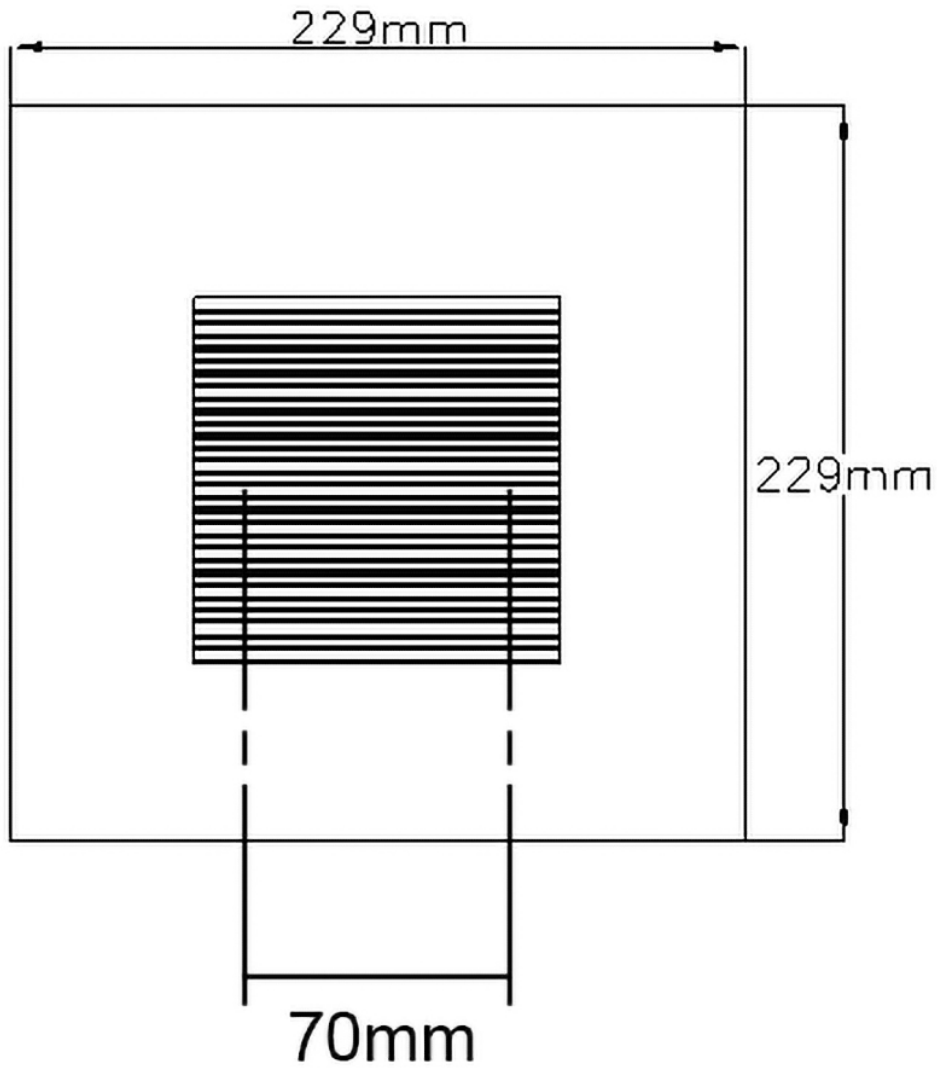

Elstead - Hinkley Lighting - Luna HK-LUNA-S-TT Wall Light

CONTACT