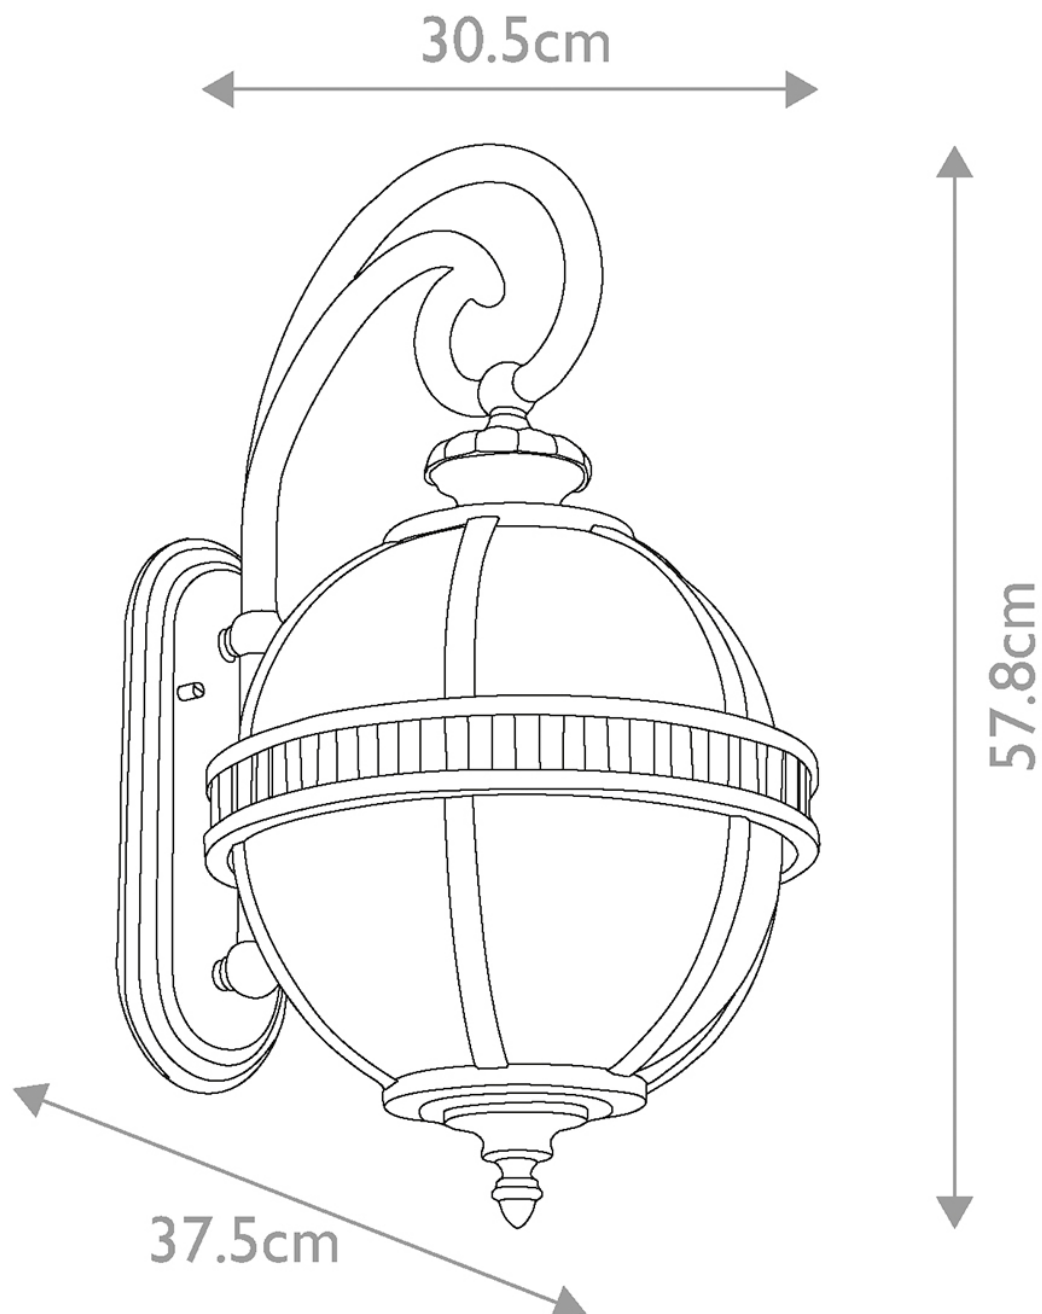

Elstead - Kichler - Halleron KL-HALLERON-2M Wall Light

CONTACT