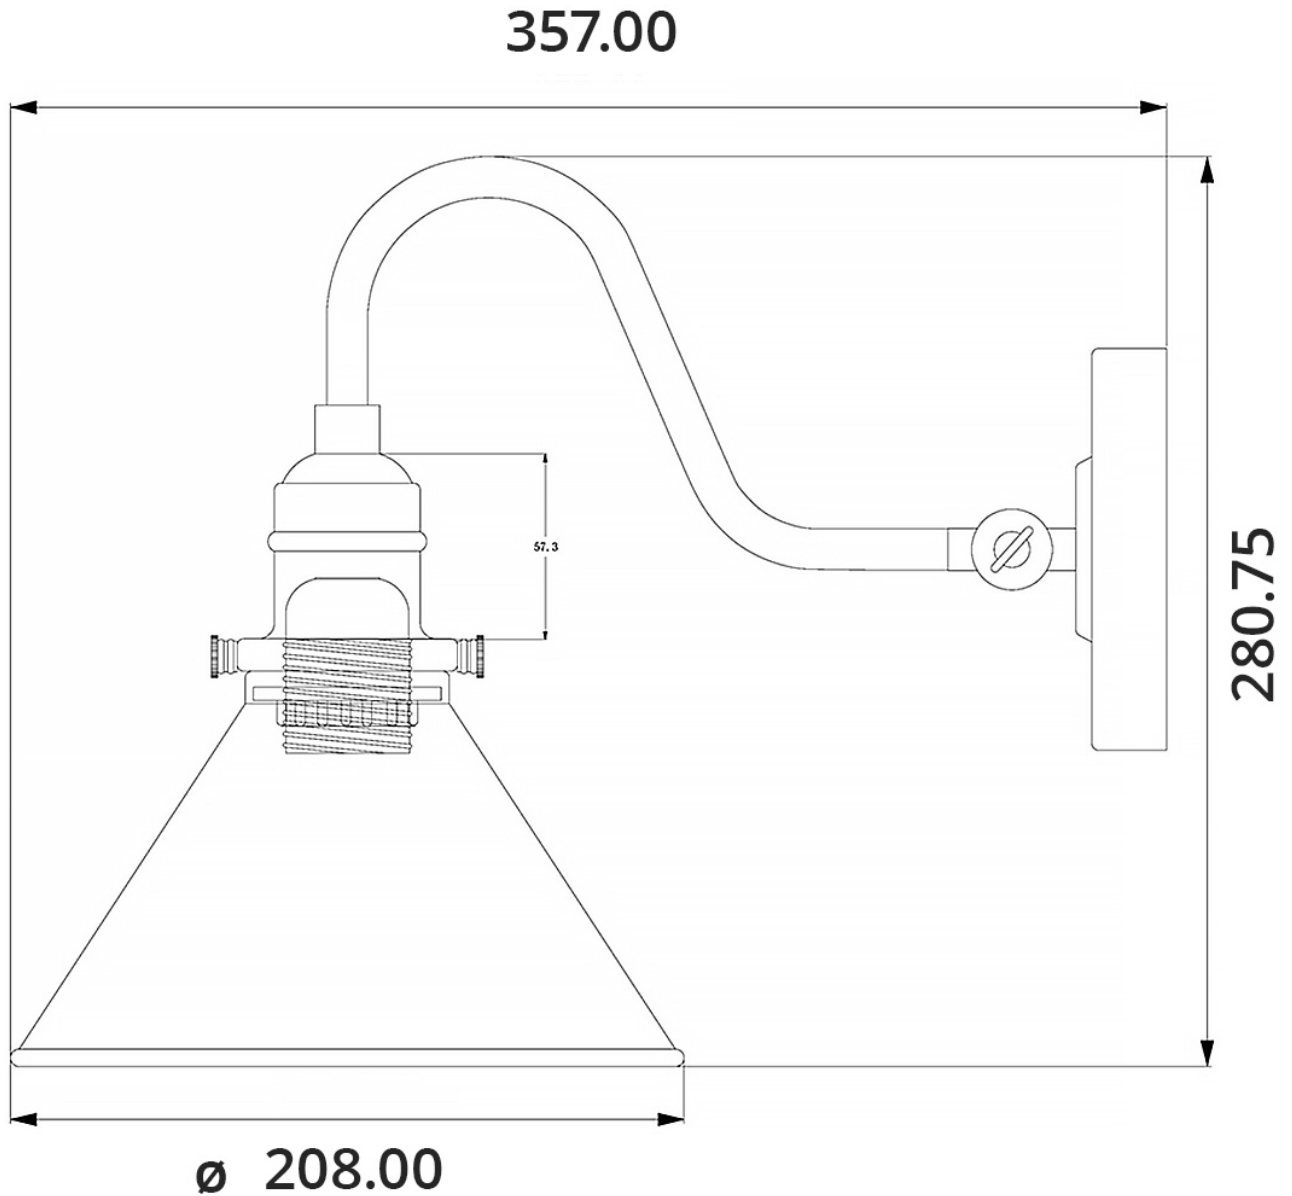

Elstead - Provence PV1-CPR Wall Light

CONTACT