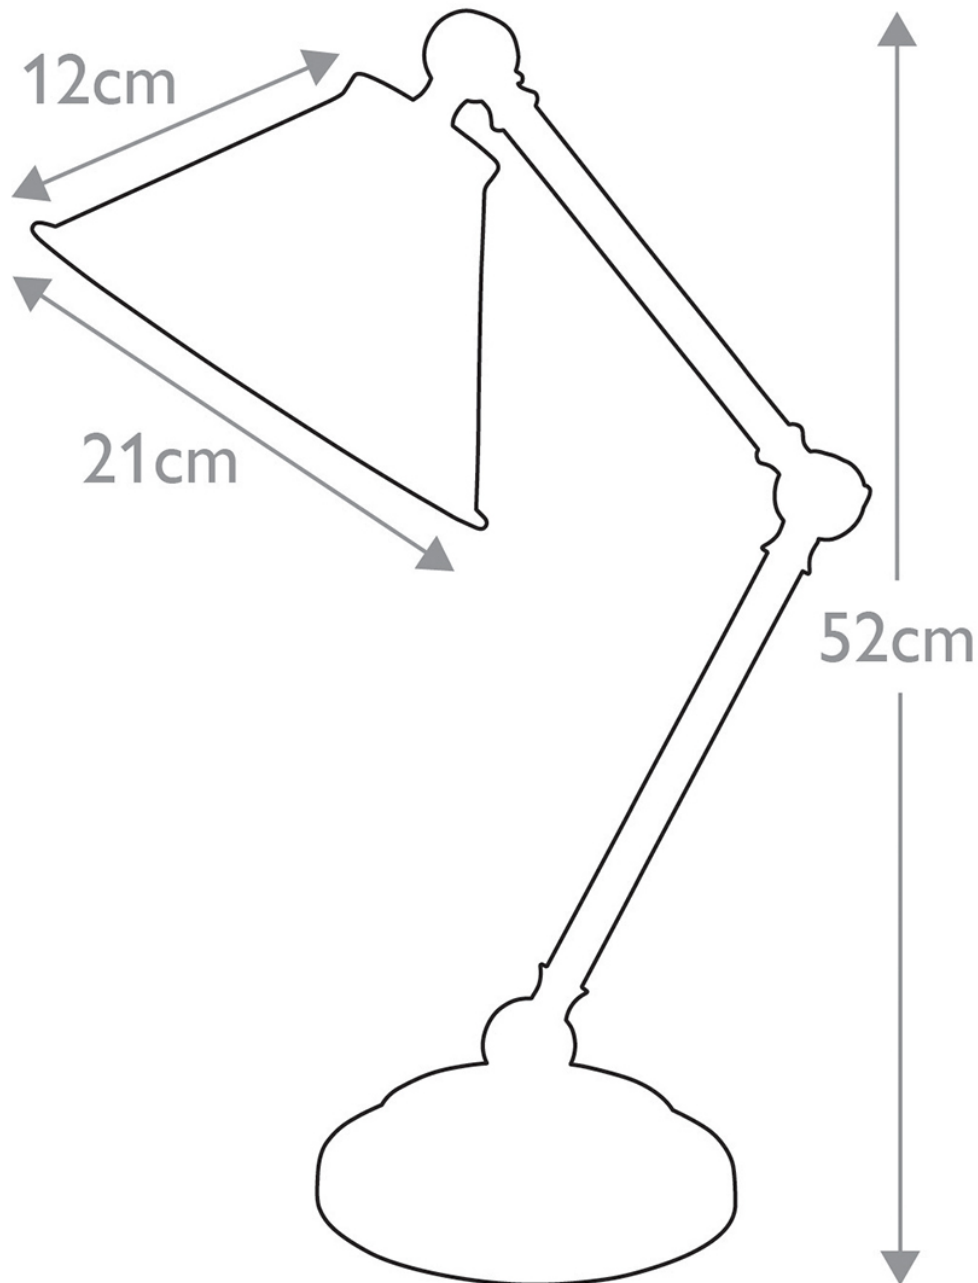

Elstead Lighting - Provence Element - PV-ELEMENT-BPB - Black Brass Task Table Lamp

**CONTACT**