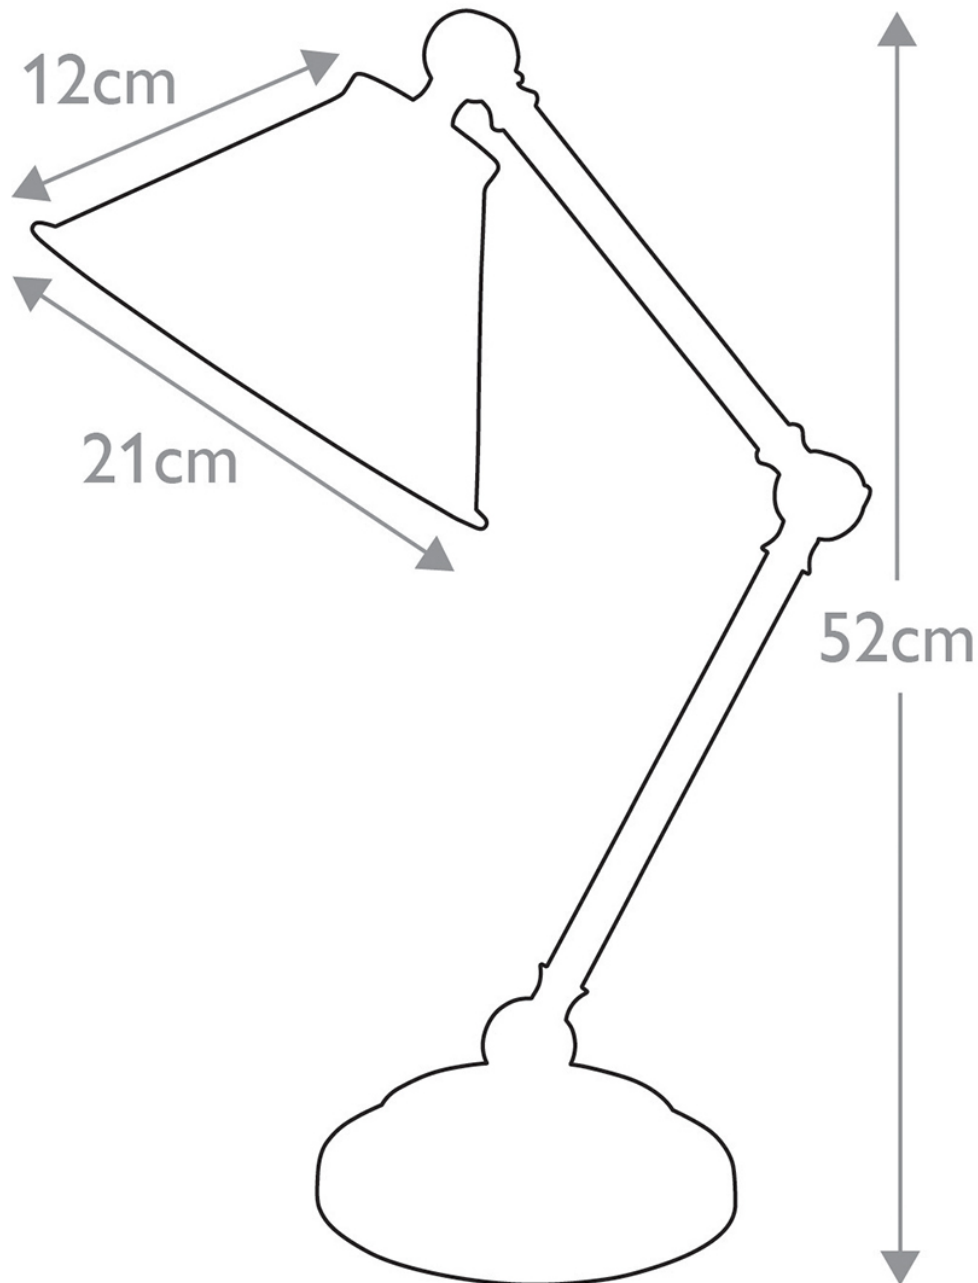

Elstead Lighting - Provence Element - PV-ELEMENT-WPN - White Nickel Task Table Lamp

CONTACT