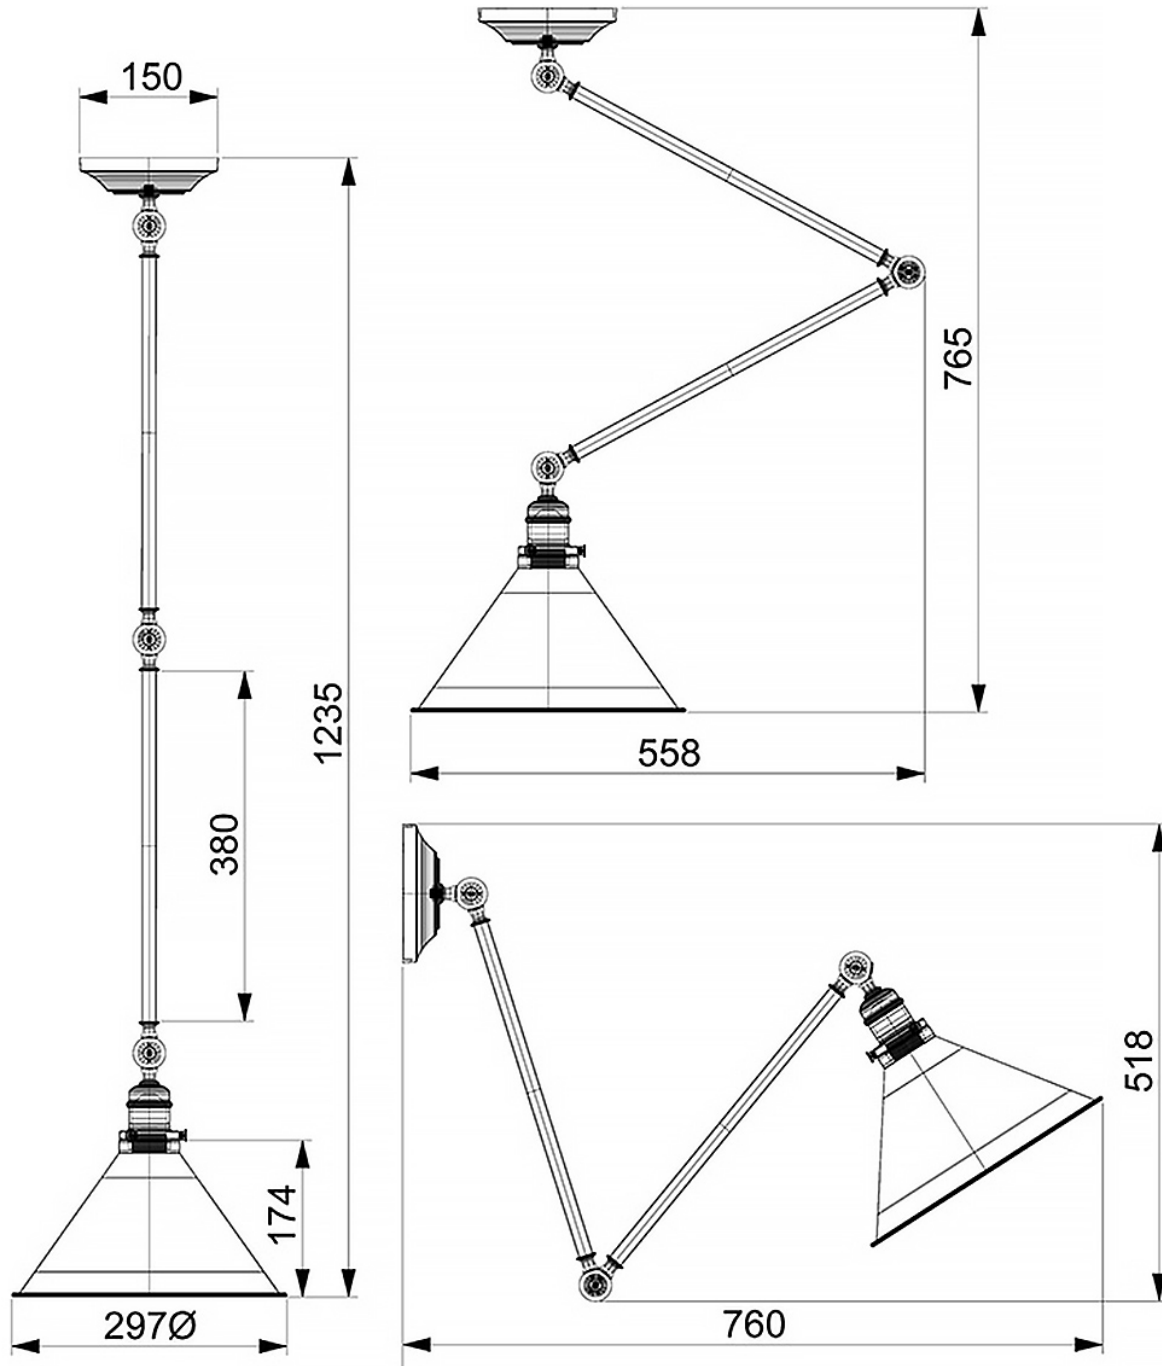

Elstead - Provence PV-GWP-OB Pendant or Wall Light

CONTACT