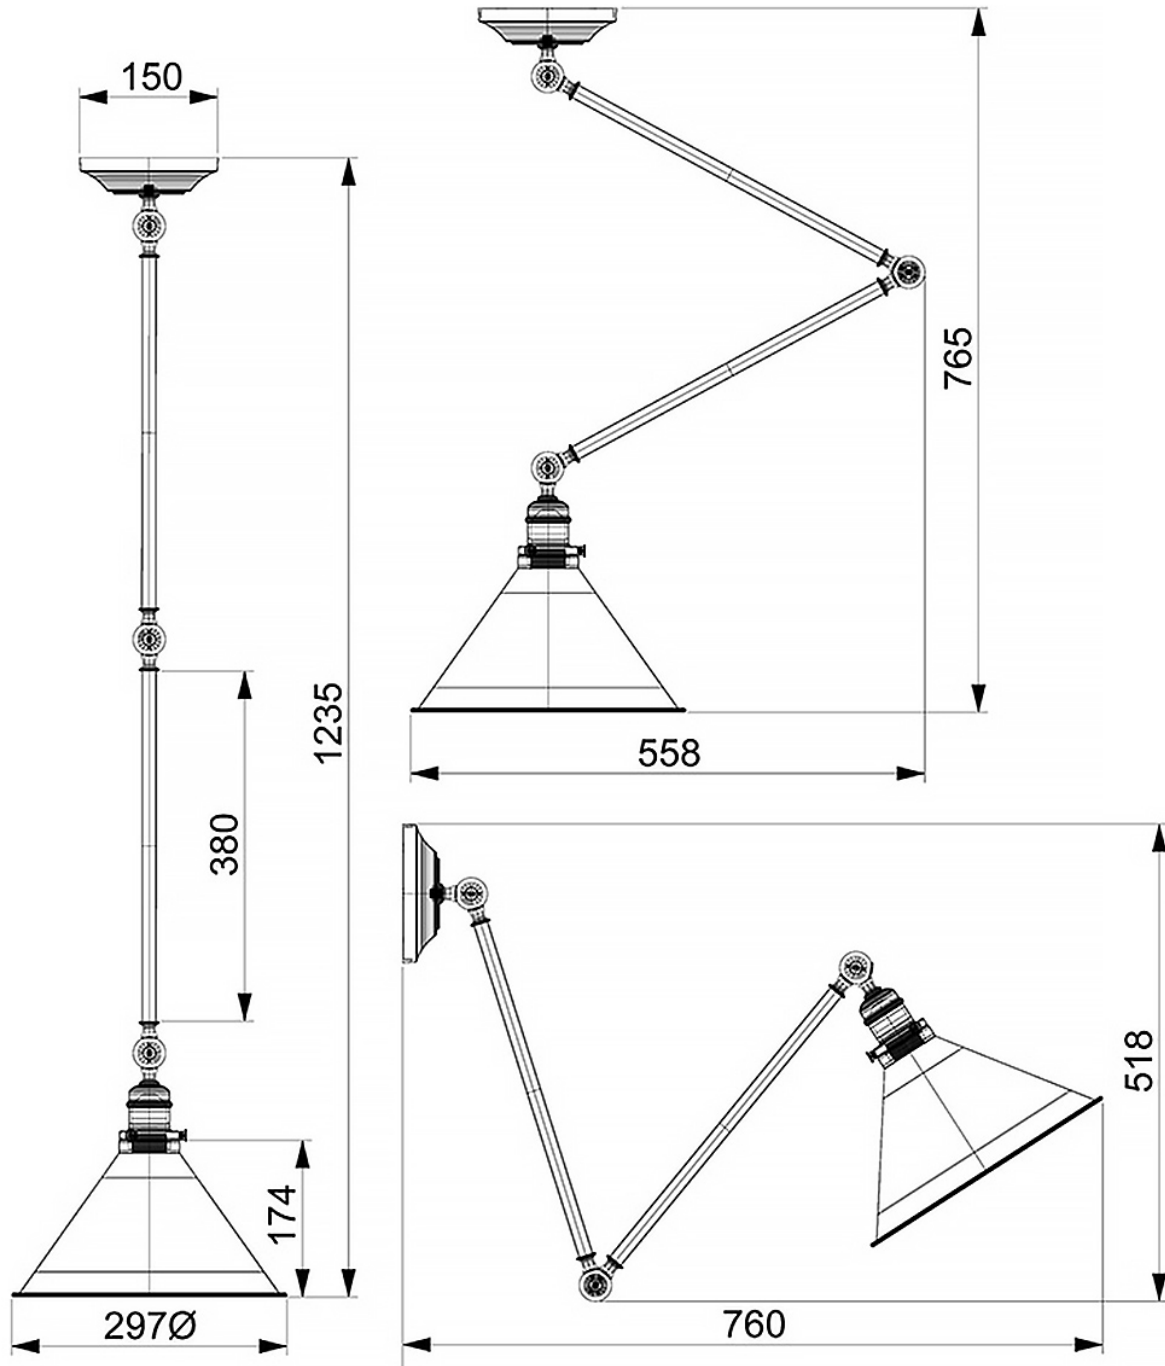

Elstead - Provence PV-GWP-PN Pendant or Wall Light

CONTACT