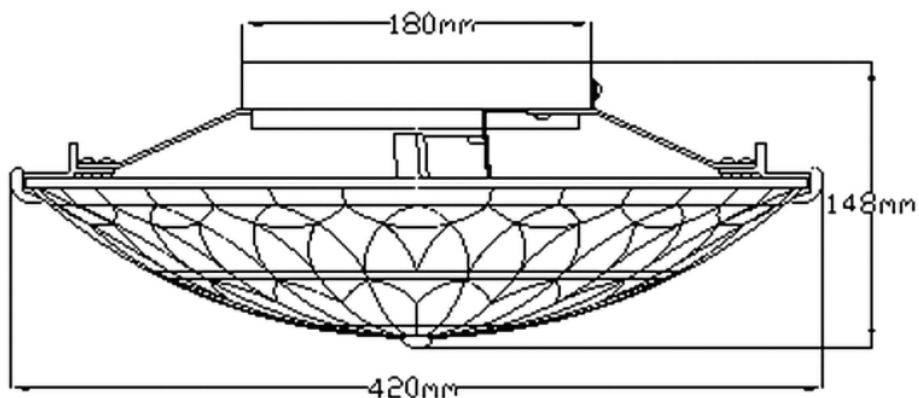

Quoizel Lighting - West End - QZ-WEST-END-F - Vintage Bronze Tiffany Glass 2 Light Flush Ceiling Light

CONTACT