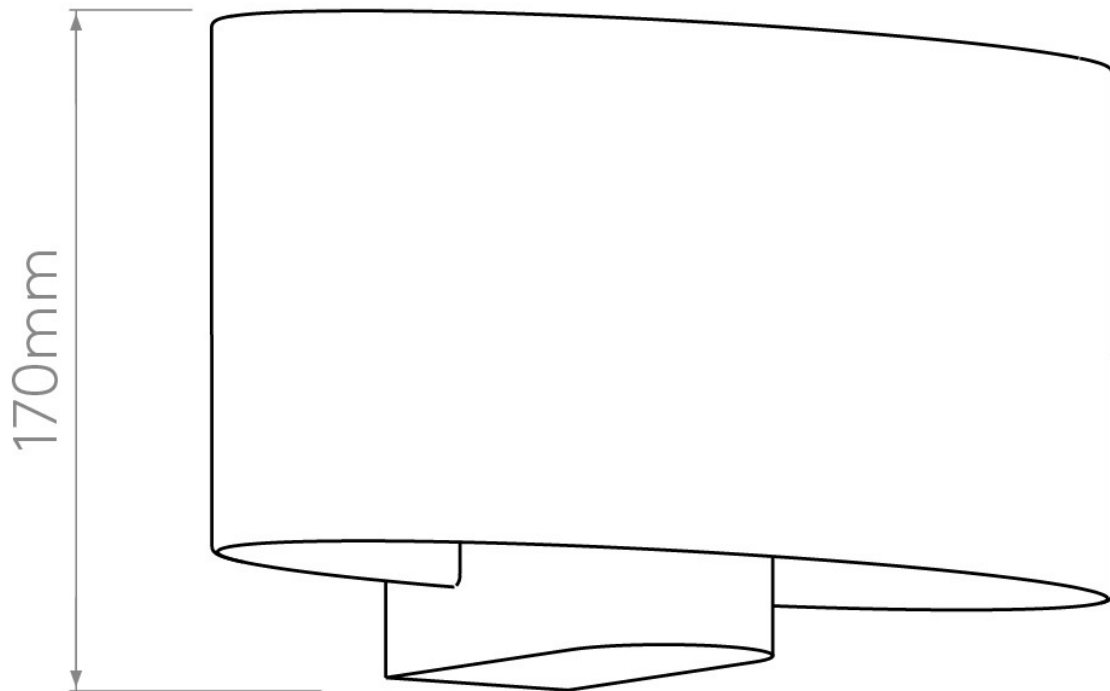

---

**Astro Lighting - Napoli 1185001 (881) & 5014001 (4054) - Matt Nickel Wall Light with White Shade Included**

---

Please note that some dimensions may vary slightly due to manufacturing tolerances, this includes cable entry and fixing holes