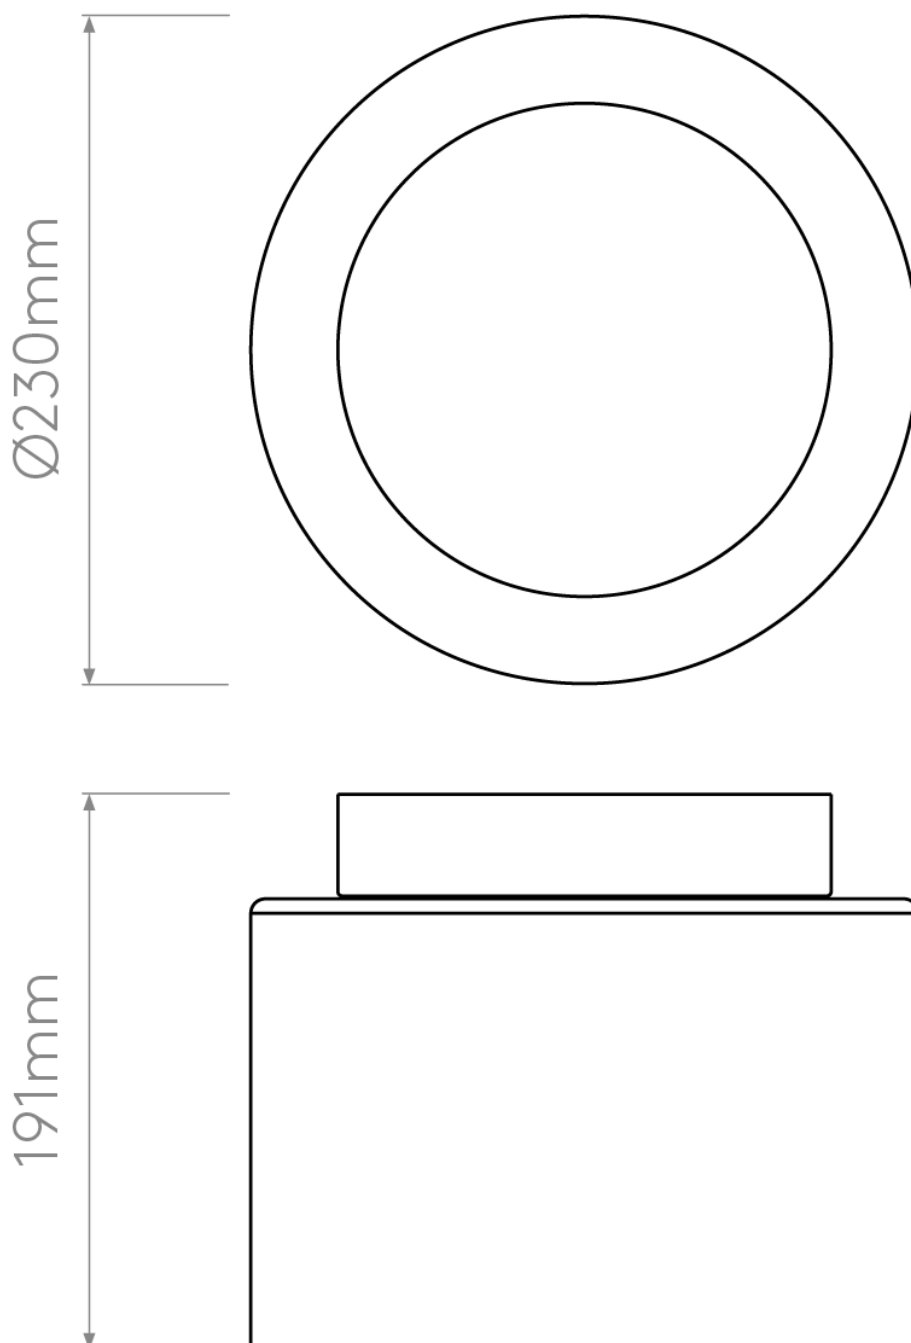

**Astro Lighting - Arezzo ceiling 1049003 (963) - IP44 Polished Chrome Ceiling Light**

Please note that some dimensions may vary slightly due to manufacturing tolerances, this includes cable entry and fixing holes