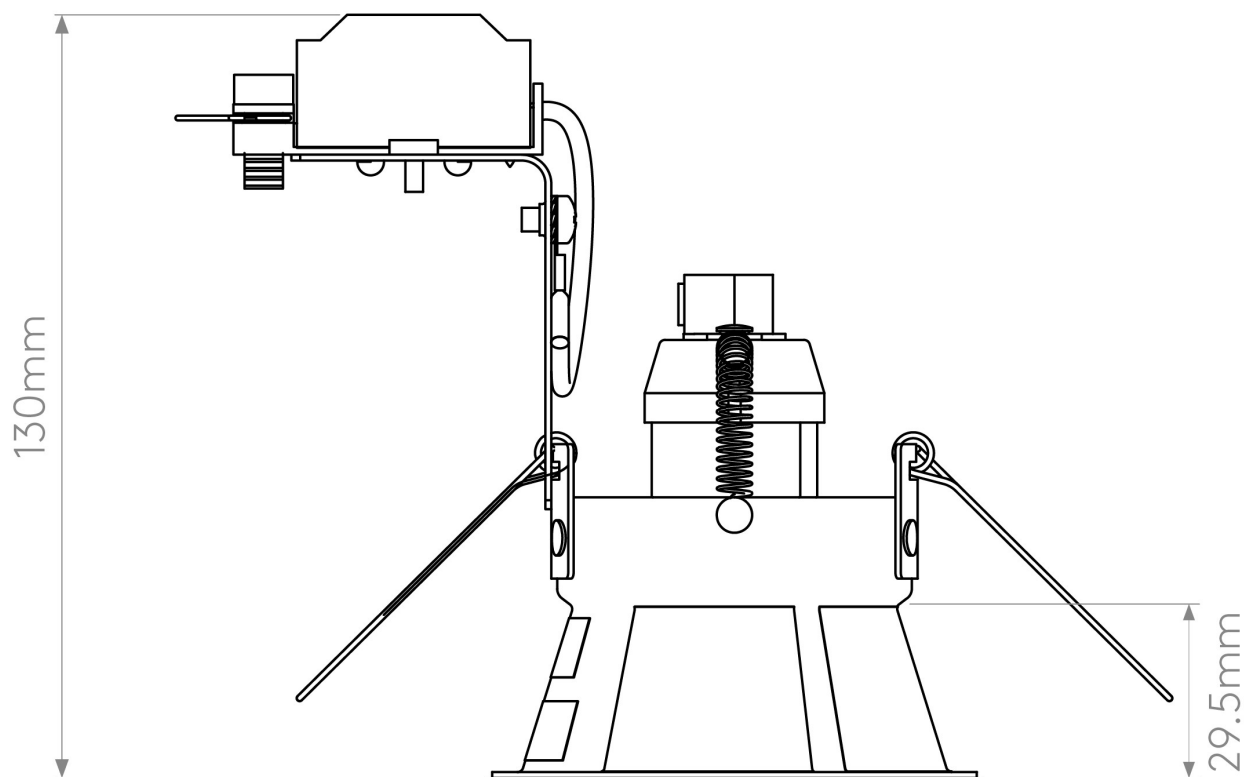

**Astro Lighting - Minima Round Fixed 1249002 (5643) - Matt White Downlight/Recessed Spot Light**

Please note that some dimensions may vary slightly due to manufacturing tolerances, this includes cable entry and fixing holes