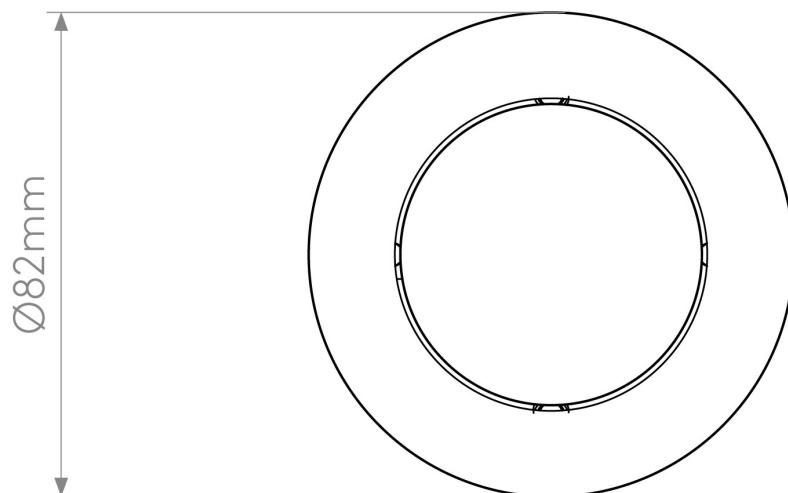

**Astro Lighting - Minima Round Fixed 1249002 (5643) - Matt White Downlight/Recessed Spot Light**

Please note that some dimensions may vary slightly due to manufacturing tolerances, this includes cable entry and fixing holes