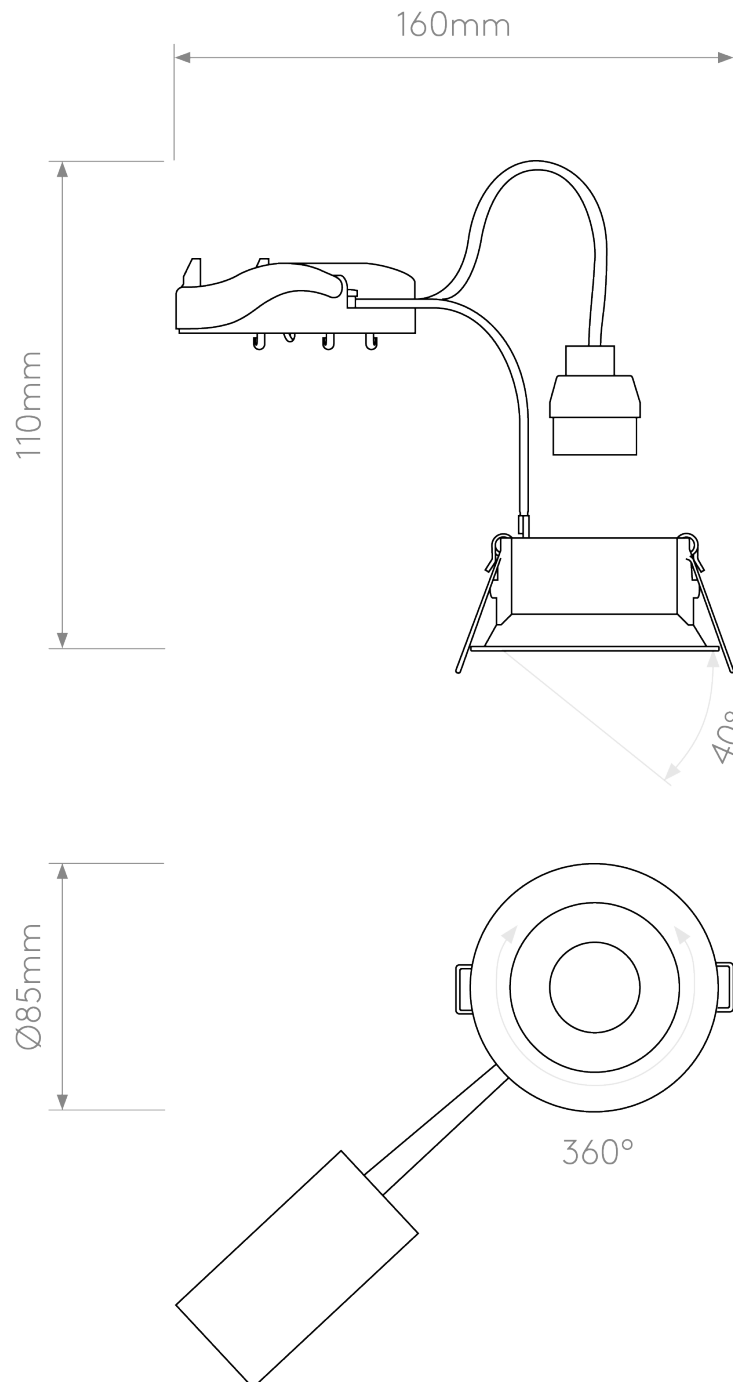

Astro Lighting - Minima Round Adjustable 1249003 - Matt White Downlight/Recessed Spot Light

CONTACT