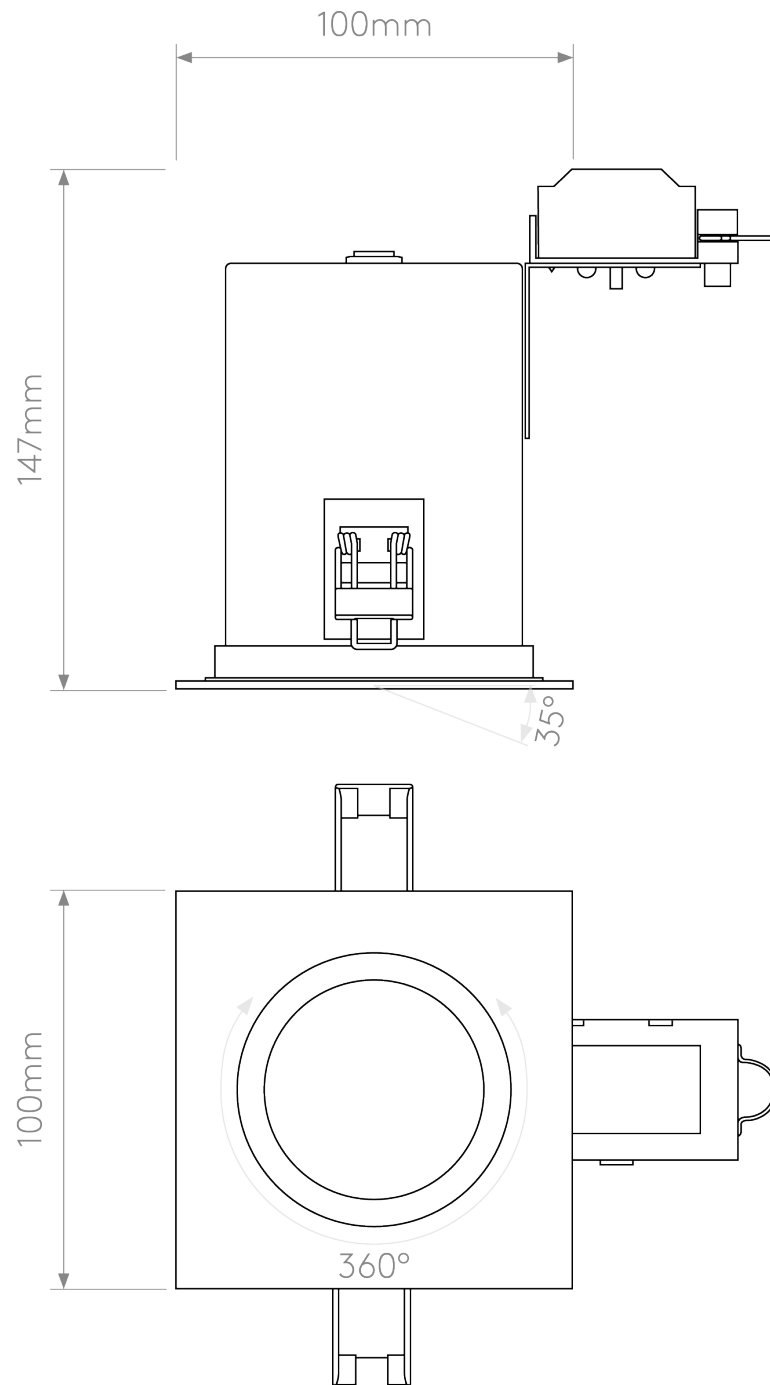

Astro Lighting - Taro Square Adjustable Fire-Rated 1240030 - Fire Rated Matt White Downlight/Recessed Spot Light

CONTACT