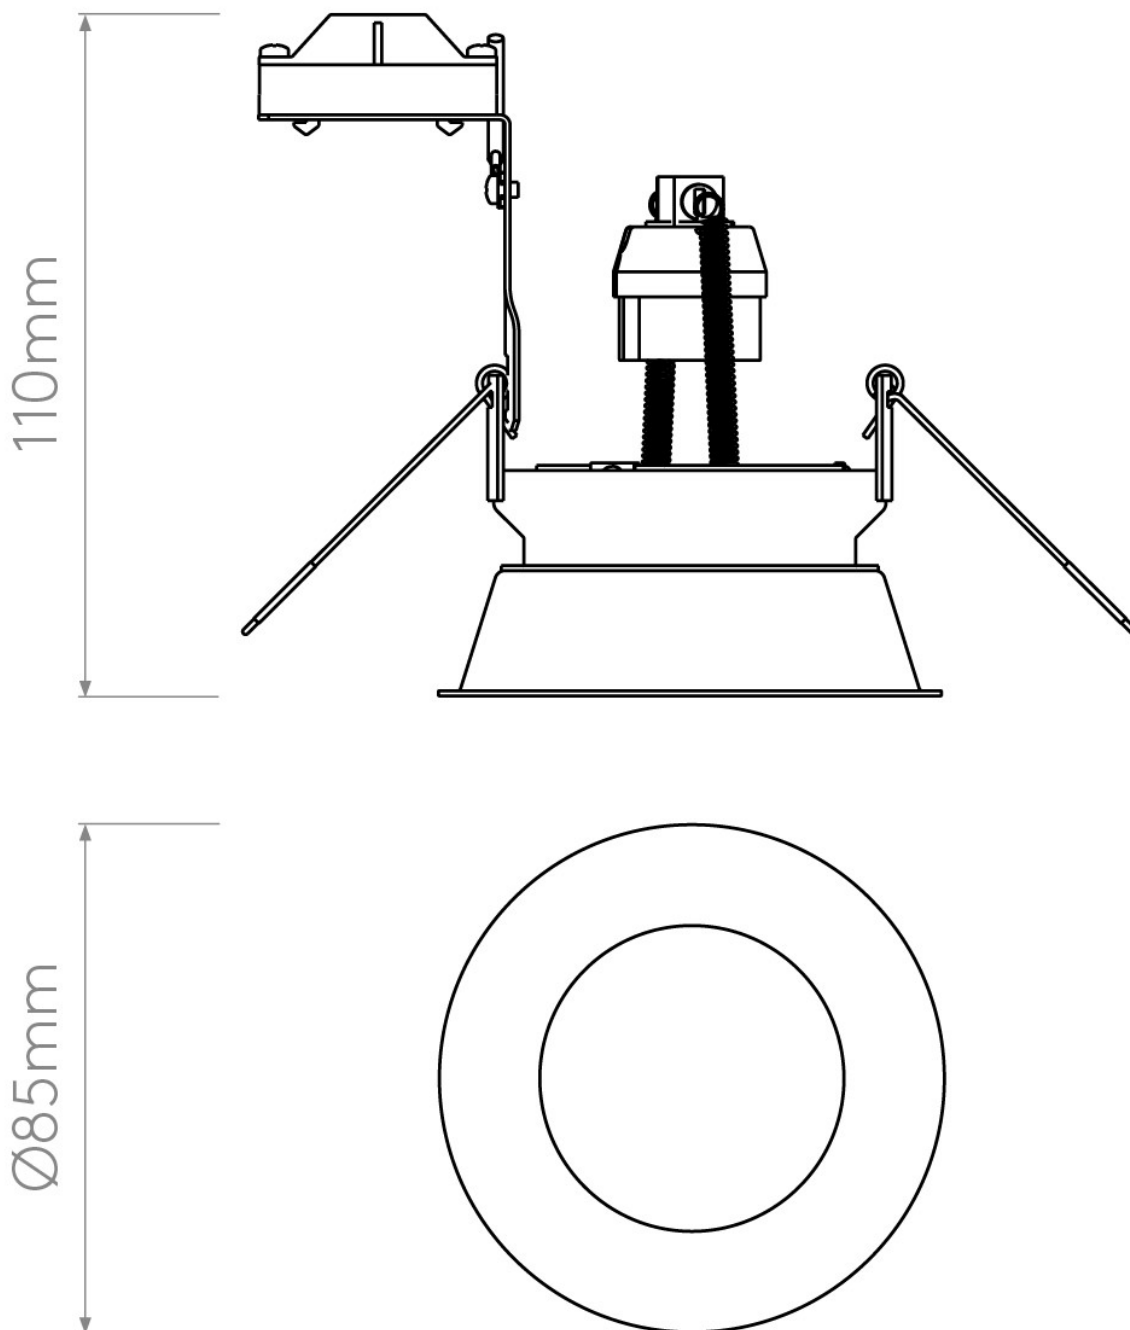

**Astro Lighting - Minima Round Fixed 1249012 (5745) - IP65 Matt White Downlight/Recessed Spot Light**

Please note that some dimensions may vary slightly due to manufacturing tolerances, this includes cable entry and fixing holes