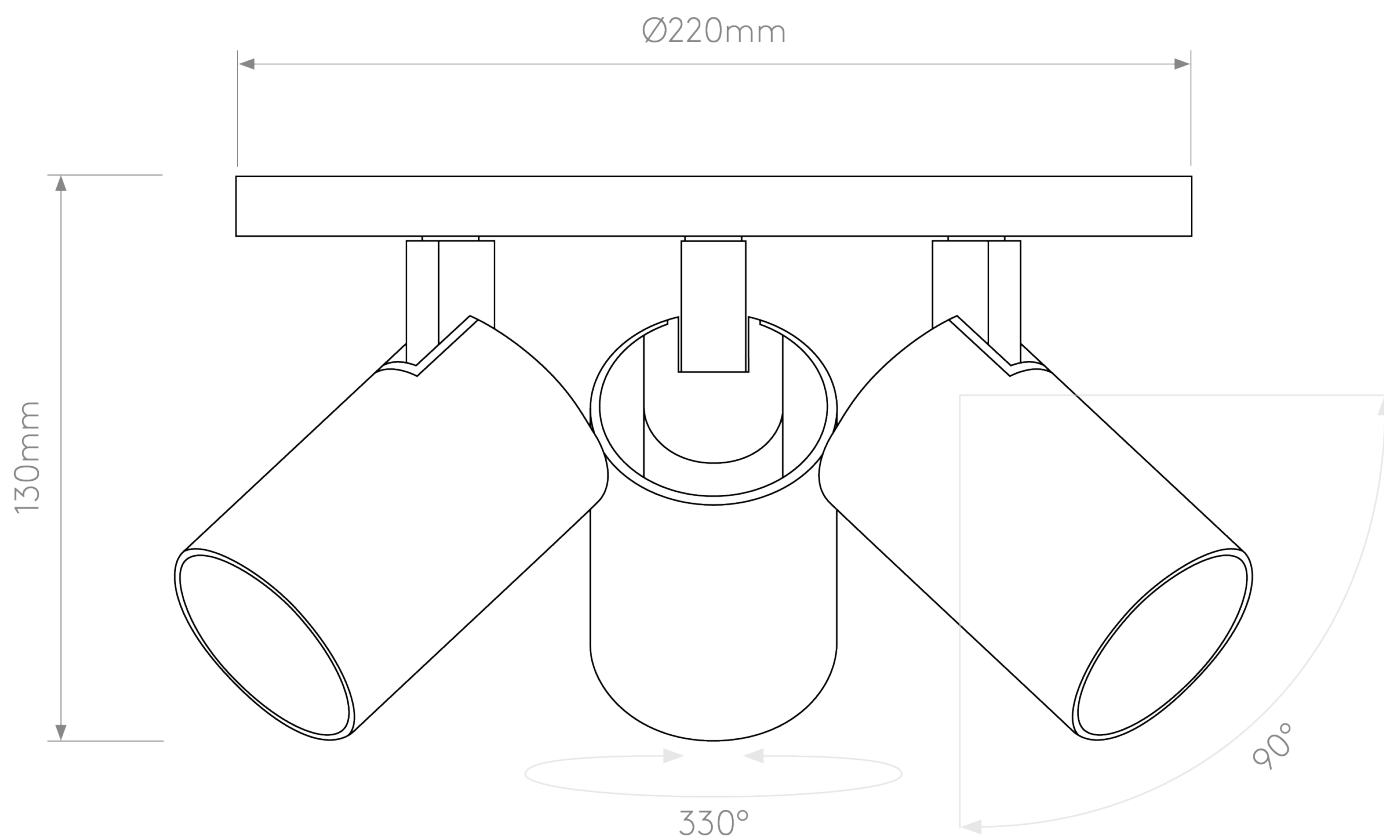

Astro Lighting - Ascoli Triple Round 1286002 - Textured White Spotlight

CONTACT