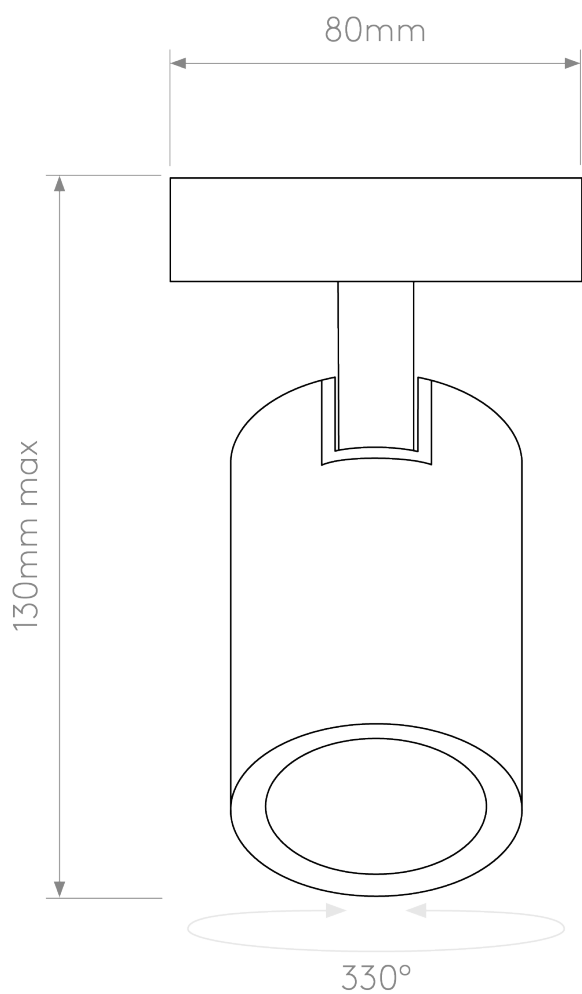

Astro Lighting - Ascoli Single 1286004 - Bronze Spotlight

CONTACT