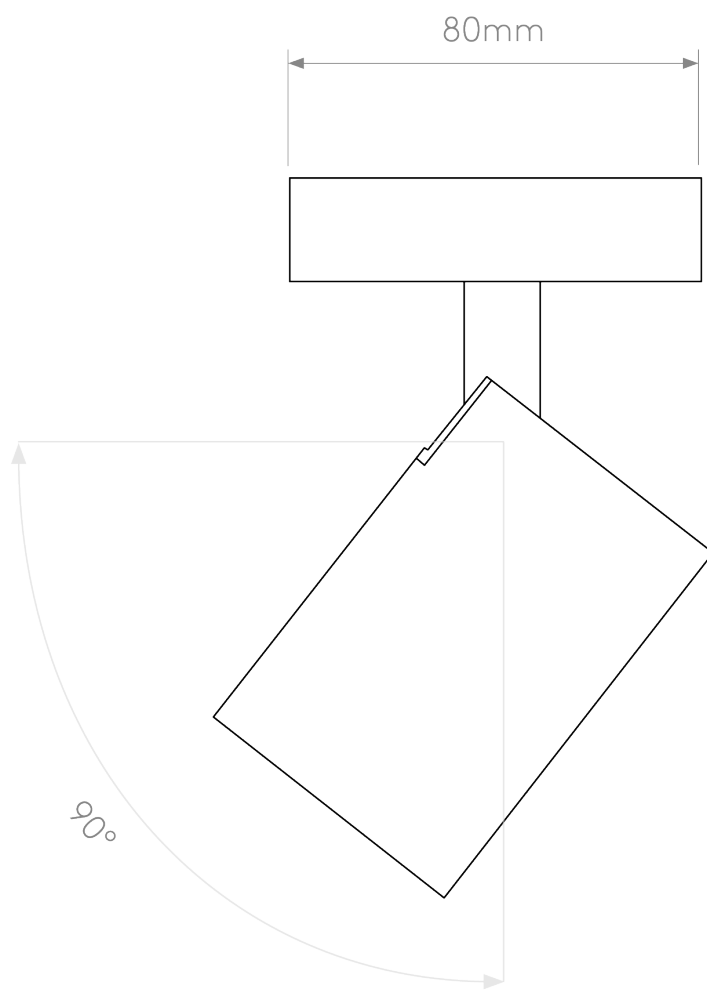

Astro Lighting - Ascoli Single 1286004 - Bronze Spotlight

CONTACT