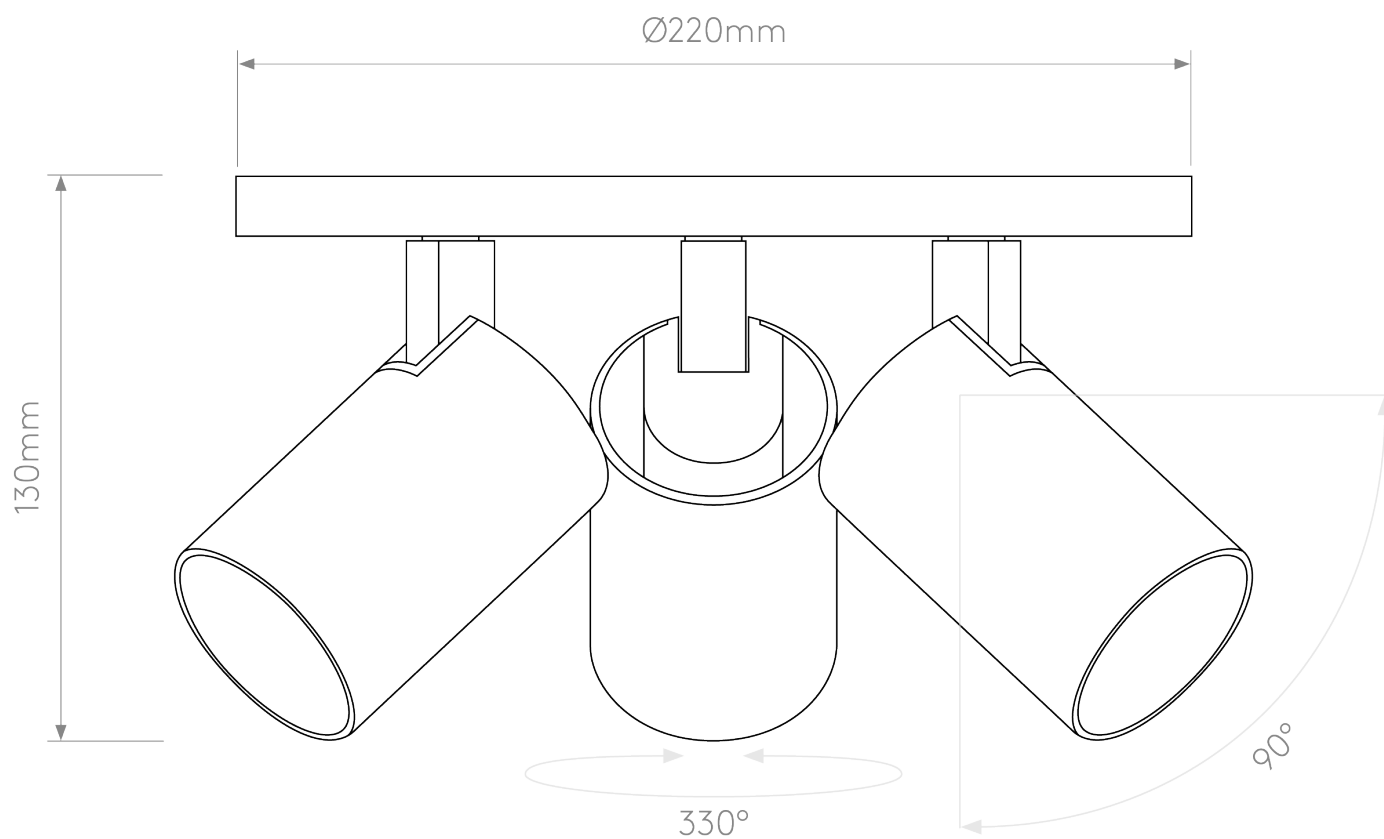

Astro Lighting - Ascoli Triple Round 1286005 - Bronze Spotlight

CONTACT